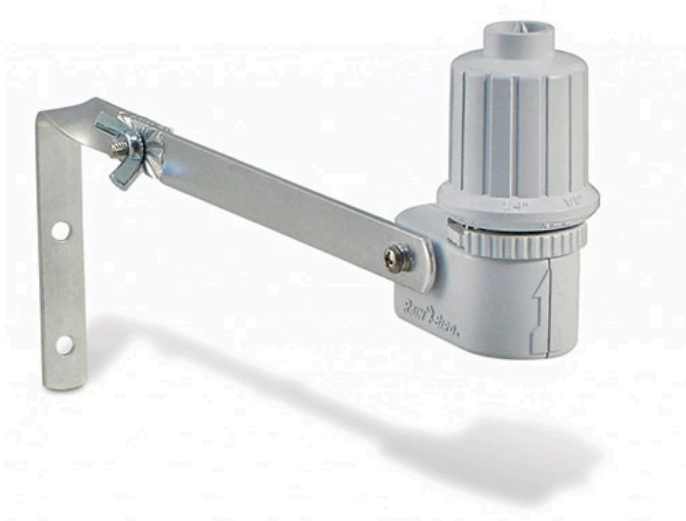

Rain Bird Wired Rain Sensor w/Bracket

RGA61200

Details

The Rain Bird RSD Series Rain Sensor automatically shuts off your sprinkler system when it rains, so you don't have to worry when you're home or away. The RSD Series Rain Sensor easily connects to most irrigation system controllers. RSD Series Rain Sensors offers flexible, multiple rainfall settings which are quick and easy to adjust with a twist of the dial.