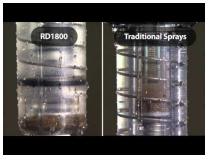

Pekerti Jaya Sdn. Bad

45 Jalan Industri USJ 1/5, Taman Perindustrian USJ 1 Subang Jay, 47600
603-80216684

<https://pekertijaya.rrproducts.com/>