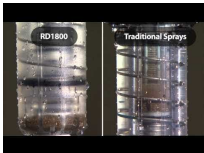

Pekerti Jaya Sdn. Bad

45 Jalan Industri USJ 1/5, Taman Perindustrian USJ 1 Subang Jay, 47600
603-80216684

<https://pekertijaya.rrproducts.com/>