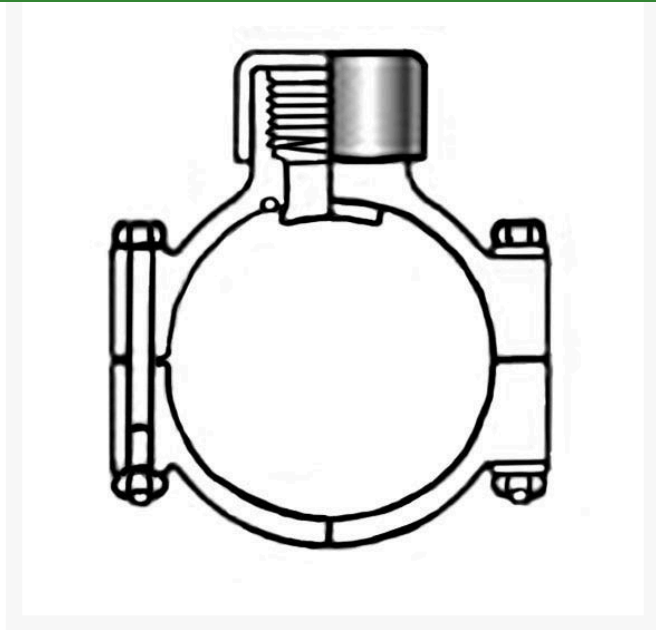

8x1/4 PVC Clamp Saddle (Srfpt) EPDM S

RG867S571SR

Specifications

Manufacturer

Spears

Seal Type

EPDM

Pekerti Jaya Sdn. Bad