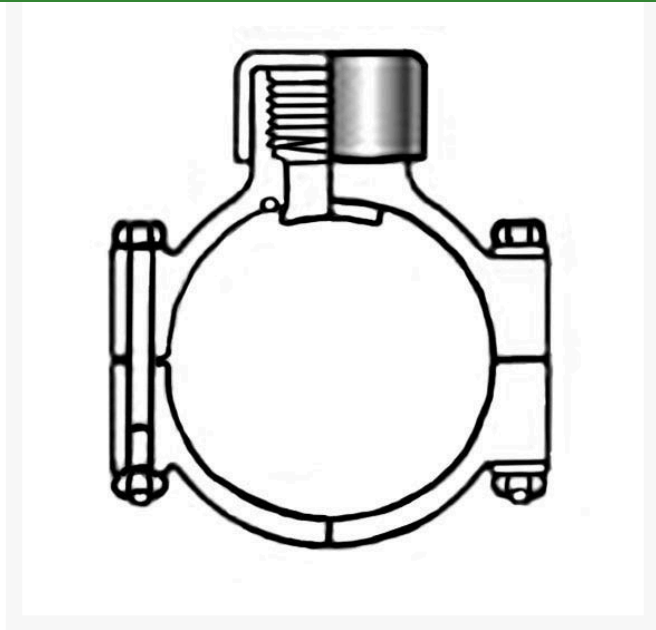

6x1/4 PVC Clamp Saddle (Srfpt) EPDM S

RG867S521SR

Specifications

Manufacturer
Seal Type

Spears
EPDM

Pekerti Jaya Sdn. Bad

45 Jalan Industri USJ 1/5, Taman Perindustrian USJ 1 Subang Jay, 47600
603-80216684

<https://pekertijaya.rrproducts.com/>