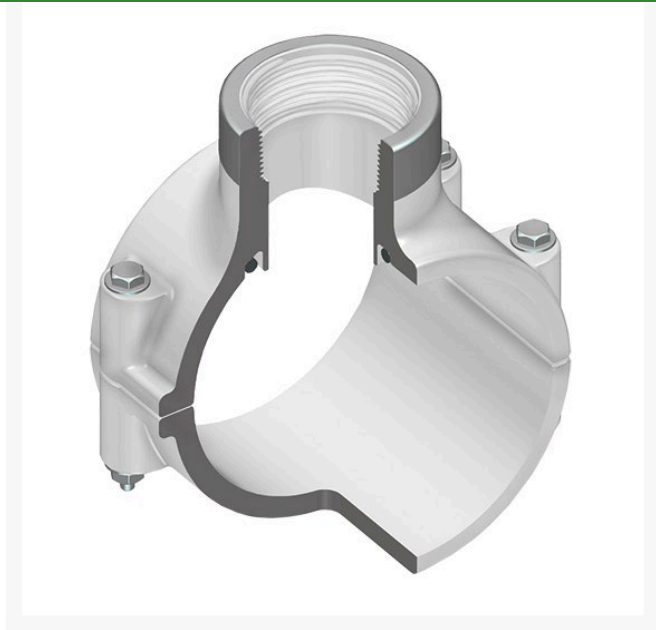

8x4 PVC Clamp Saddle (Srfpt) EPDM SS

RG467SE582SR

Specifications

Manufacturer

Spears

Seal Type

EPDM

Pekerti Jaya Sdn. Bad