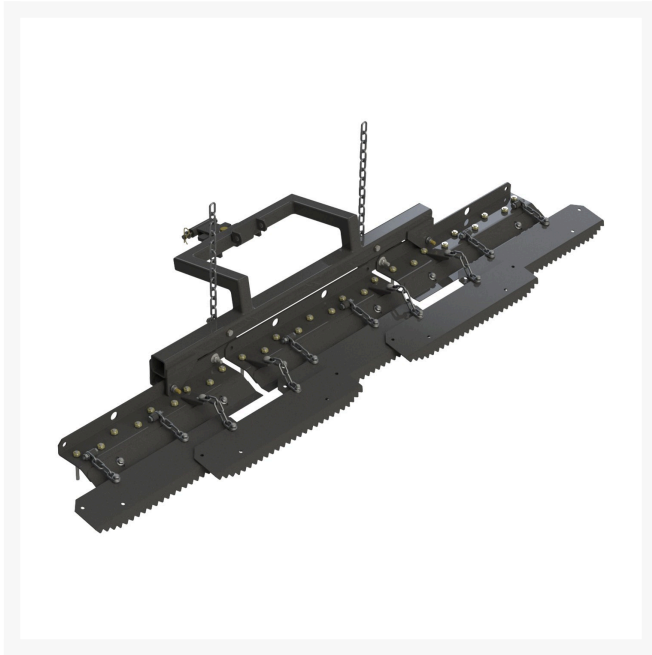

# Tooth Rake to Fit Standard Mounting Hitch

R08812

## Details

The Tooth Rake attachment with Standard Hitch may be used in wet or dry conditions to quickly scarify, smooth and groom. 72" (193cm) width, 5 rake sections, 27 adjustable prongs.

- Quickly scarify, smooth, and groom in wet or dry conditions
- 5 rake sections
- 27 adjustable prongs

## Replaces

R&R Products	08812
Toro	08812

## Specifications

Manufacturer	R&R Products
Application Width	72 in