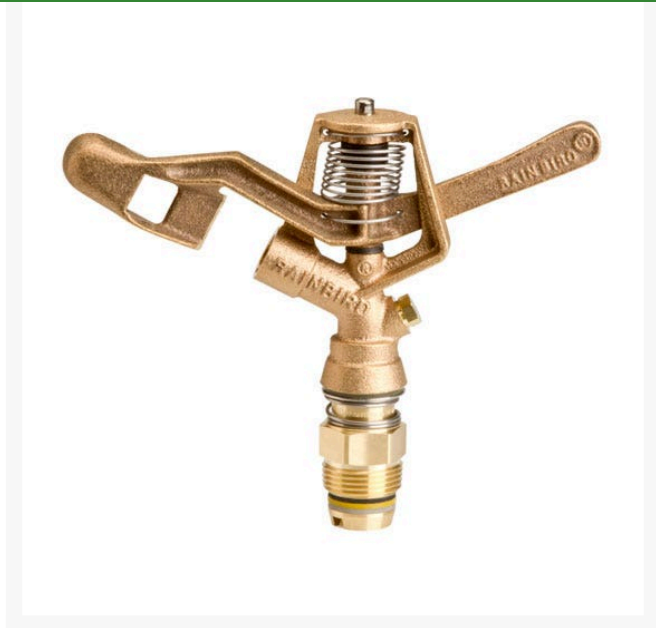

Impact Sprinkler - 3/4 Full Circle

RG30WH

Details

Durable brass construction - Standard trajectory angle for maximum distance of throw - "WH" models have plugged spreader nozzles

- Standard trajectory angle for maximum distance of throw
- WH models have plugged spreader nozzles