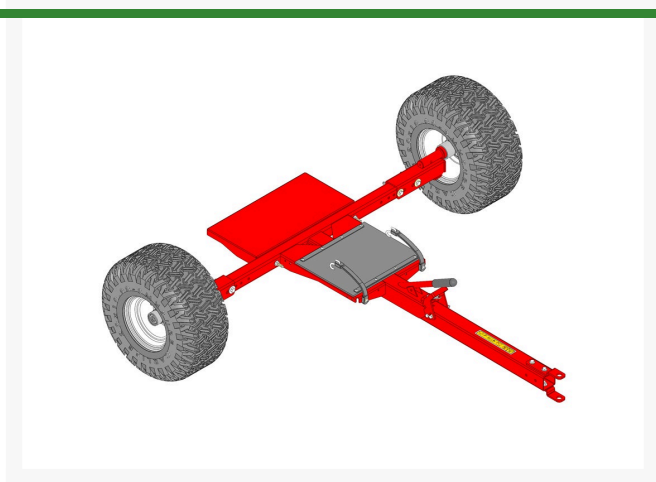

Frame Assy - Red

R04238

Specifications

Manufacturer R&R Products

Replacement Parts

R105-9928-01	Spindle Assy - Red
R106-4671	Latch
R106-4675	Tongue - Trailer - Red
R106-5360	Rubber Mat - Front Roller
R106-5366-01	Frame Assy - Red
R106-5384	Strip - Roller Mat
R106-8459	Rubber Strap
R150317	Latch Assy
R150318	Hardware - Misc
R232-24	Stem - Valve w/ Cap
R297-1	Screw - Button HD Socket 3/4
R301504	Locknut - ESNA 1/4-20
R316797	Bolt - 1/4-20 x 1-1/4
R32128-21	Locknut - Flanged 3/8-16 Whiz Top Lock
R32128-32	Locknut - 1/4-20 Flanged
R3231-2	Bolt - Carriage 3/8-16 x 1
R3256-22	Washer - Flat 1/4 Yellow
R98-8690	Hub Assy - Trailer
R99-4507	Wheel - 8x7.00 4/4 Solid F266
RCT5111011	Tire - 20x10.00-8 Nhs (2 Ply) Carlisle Turf Saver