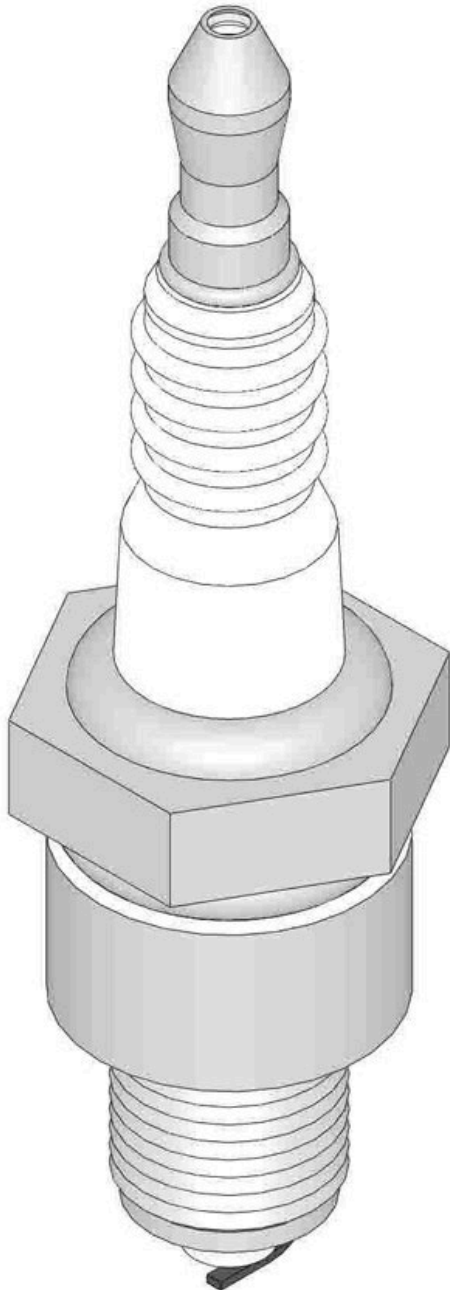

# Plug - Spark NGK RET12355

## Replaces

John Deere

ET12355

## Specifications

Manufacturer

R&R Products

## Fits Models

John Deere 22R Greens Mower

John Deere 22 Greens Mower