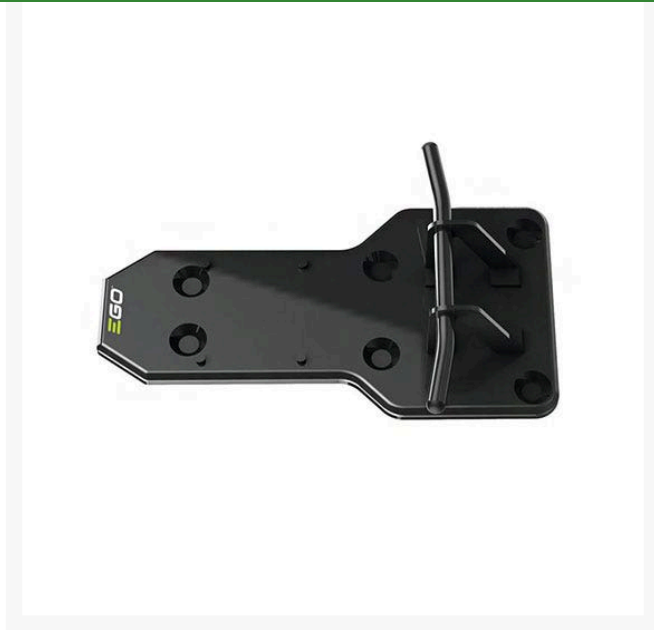

EGO Wall Mounted Hanging Frame For CHX5500 & BAX1501 REGAWH1500

Details

The solid steel panel and rigid tube hanger makes it reliable and durable. Plus, there are 6 evenly distributed fixing holes to secure it against any wall. With the smart charger design, you can also plug/unplug the connector to make sure you are ready for any job.

- Hang and Plug In Your Commercial BAX1501 Backpack Battery and Charger
- 6 Fixing Holes Firmly Hold Frame Against the Wall
- Your Will Always Be Ready for the Job

Specifications

Manufacturer

EGO

Pekerti Jaya Sdn. Bad