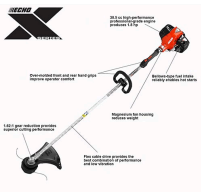

Echo SRM-3020 X-Series String Trimmer

RECSRM3020

Details

This powerful straight shaft trimmer features a 30.5cc engine producing 1.8 HP with 1.62:1 gear reduction for superior cutting performance. Huge 20" cutting swath to increase productivity. The flex cable drive provides the best combination of performance and low vibration. Bellows-type fuel intake reliably enables hot restarts. Magnesium fan housing. Easy to change filters. Over-molded front and rear hand grips improve operator comfort. Speed-Feed 450 cutting head. 30.5cc, 1.8 hp, Please note: This product is considered either bulky or otherwise restricted from shipment by air, and will only be shipped ground freight.

- 30.5 cc High-performance Professional-Grade Engine
- 1.8 hp
- 1.62:1 Gear Reduction For Superior Cutting Performance
- Bellows-type Fuel Intake Reliably Enables Hot Restarts
- Flex Cable Drive Provides Performance and Low Vibration
- Magnesium Fan Housing
- Over-molded Front and Rear Hand Grips
- Straight Shaft
- Cutting Width 20 inches
- Cutting Head - Speed-Feed 450

Specifications

Manufacturer	Echo
Carburetor	Rotary
Engine Displacement	30.5 cc (1.86 cu in)
Fuel Capacity	24 fl oz
Shaft Length	59 in
Starting System	Standard
Weight (lbs)	12.1 lb

Pekerti Jaya Sdn. Bad

45 Jalan Industri USJ 1/5, Taman Perindustrian USJ 1 Subang Jay, 47600
603-80216684