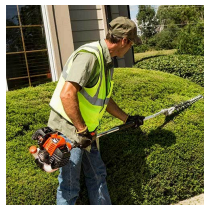

# Echo SHC-2620S Shafted Hedge Trimmer 25.4CC 42 in. RECSHC2620S

## Details

The X-Series ECHO hedge trimmer SHC-2620S combines exceptional reach and light weight for outstanding cutting performance. Exclusive 7 degree angle on shaft, positions the bush trimmer user away from material being cut for better visibility and less interference. The 4.6:1 gear ratio provides outstanding torque for superior bush hedger cutting performance. 25.4cc 42 in shaft length. 12.7 lb.

Please note: This product is considered either bulky or otherwise restricted from shipment by air, and will only be shipped ground freight.

- 25.4cc Professional-Grade, Two-Stroke Engine Manufactured from Military-Grade Magnesium
- 21 in. Double-Sided, Double-Reciprocating RazorEdge Blades for Long-Lasting sharpness
- 42 in. Shaft Enables Operator to Trim Tall Hedges
- Easy Start-Ability Especially for Re-starts in Hot, Dusty Climates
- Large 20.6 Fluid Ounce Fuel Tank for Extended Run Time Between Fill-Ups
- Tool-Less Access for Convenient In-Field Servicing
- Two-Stage Air Filtration System Dramatically Increases Cleaning Capability and Allows for Longer Maintenance Intervals
- Over-Molded Front and Rear Hand Grips for Extreme Comfort
- Offset Gear Case Design Provides Ideal Spacing Between User and cutting Surface
- 7 Degree Angled Shaft Provides a Wide-Angle View for Trimming Complex Shapes