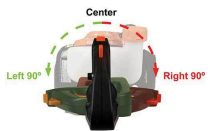

Echo HC-2810 Series x Hedge Trimmer - 28in RECHC2810

Details

Nothing adds beauty to the area like a well-trimmed hedge. The HC-2810 features 28 in. blades to sculpt and shape bushes and hedges into a great addition to a relaxing environment. Features a 3-position, 180 degree rotating handle for increased maneuverability, aluminum U-channel support bar and cored-out blades for lighter weight, I-30 starter reducing effort by 30%, see-through fuel tank, RazorEdge 3-sided teeth for longer cutting performance and easily accessible blade grease ports. 21.2cc. 28in Double-sided 11.4 lbs.

Please note: This product is considered either bulky or otherwise restricted from shipment by air, and will only be shipped ground freight.

- 21.2cc Professional Grade Gas Engine
- 3-Position 180 Degree Rotating Handle for Maneuverability
- Aluminum "U-channel" Support Bar and Cored-out Blades for Lighter Weight
- Easily Accessible Blade Grease Ports
- Fine tuned to Reduce Weight and Increase Strength
- Forward-facing Exhaust Prevents Brush Damage
- Full-Spring Suspension System Reduces Vibration for Operator Comfort
- i-30 Starter Reduces Effort 30%
- RazorEdge 3-sided Teeth for Longer Cutting Performance
- See-through Fuel Tank
- Tool-less Air Filter Cover for the 2-Stage Air Filtration System
- Top-mounted Purge Bulb for Easy Access
- Double-Sided, Double-Reciprocating