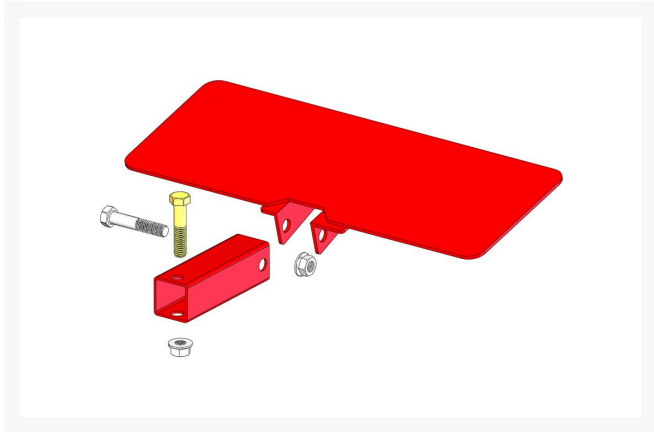

# Kit - Grass Deflector

R01055

### Details

Includes 2 ea: R3296-39 Locknut; 1 ea: R323-9 Bolt, R323-10 Bolt, R47-5340 Shield, R47-5380 Tube

### Replaces

Toro 01055