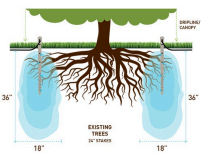

Pekerti Jaya Sdn. Bad

45 Jalan Industri USJ 1/5, Taman Perindustrian USJ 1 Subang Jay, 47600
603-80216684

<https://pekertijaya.rrproducts.com/>