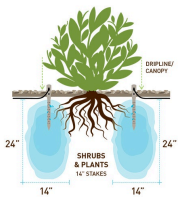

# Deep Drip Stake - 14 in RDD14

## Details

Promote a healthy, deep root system for trees and shrubs by delivering water and nutrients directly to their roots. Eliminates water run-off or evaporation. This sturdy PVC pipe is designed with a 10" ventilated pointed end and an ABS cap for driving into the ground with a sledge hammer, if necessary. A 1/4" drip line is positioned in the cap, water runs down the ventilated tube and deep into the ground while filtering rocks and dirt from entering the device. Or, remove cap and fill pipe with a water hose. Powder or granulated nutrients may be poured into stake. As the plant grows, reposition stake. Ideal for sloped areas. Hassle-free, maintenance-free.