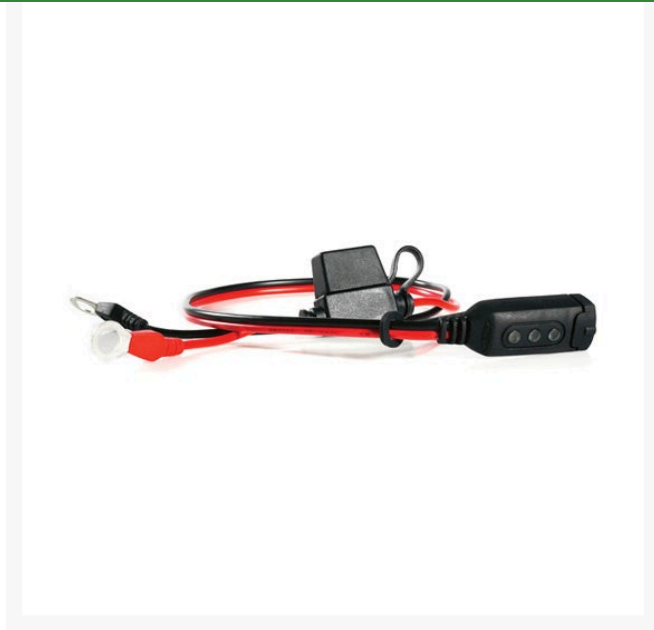

CTEK Comfort Indicator Eyelet

RCTK56-382

Details

Designed and developed to make battery maintenance easy. This practical combination of quick connector and indicator is designed for batteries that are difficult to access. The lighted indicator shows the battery charge level. The eyelet terminals are fitted to the battery giving effortless connection without the need of reaching for the battery. Ideal for seasonal vehicles.

- Designed to fit UC800, MULTI US 3300, MULTI US 7002, US0.8 and MUS 4.3
- Cable length: 19"
- Eyelet: 3/8" (8.4mm)
- Fuse 15A
- IP65
- 2 year warranty

Specifications

Manufacturer	CTEK
Length	19 in
Manufacturer's Warranty	2 year