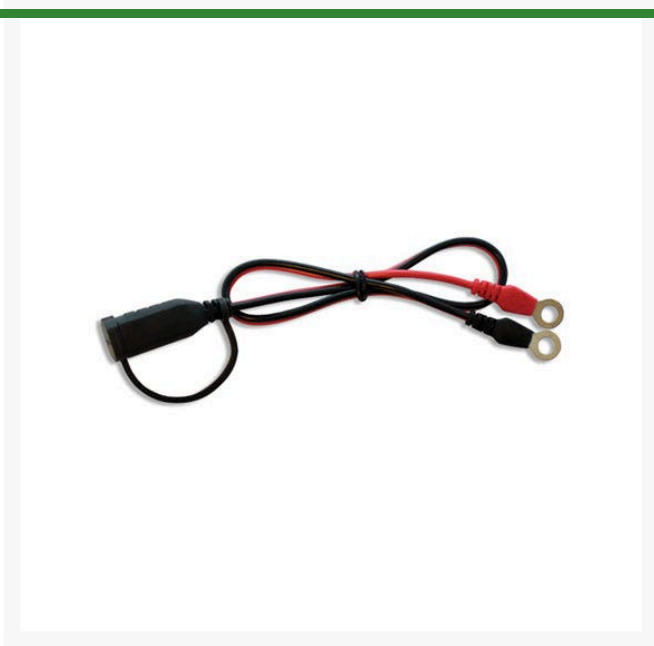

CTEK Comfort Connect M6

RCTK56-260

Details

Comfort Connect reaches even well hidden batteries in the vehicle quickly and easily. There is no need to hassle with battery clamps every time, just permanently mount Comfort Connect on every battery that needs charging and easily charge and maintain the batteries after use and for a prolonged life. Cable length 16".

- Comfort Connect M6, 1/4" (6.4mm)

Specifications

Manufacturer	CTEK
Length	16 in

Pekerti Jaya Sdn. Bad

45 Jalan Industri USJ 1/5, Taman Perindustrian USJ 1 Subang Jay, 47600
603-80216684

<https://pekertijaya.rrproducts.com/>