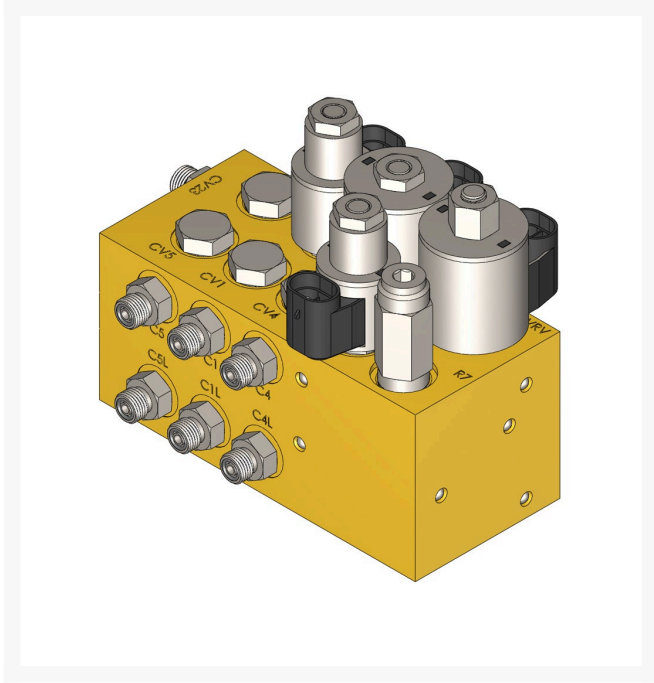

Manifold Assy - Lift Blocks

R105-7577

Replaces

Toro 105-7577

Specifications

Manufacturer R&R Products

Fits Models

R&R Products Reel Max 544D
R&R Products Reel Max 744D
R&R Products Reel Max 744LP
Toro Reelmaster 5010-H
Toro Reelmaster 5210-D
Toro Reelmaster 5410-D
Toro Reelmaster 5410G
Toro Reelmaster 5510-D
Toro Reelmaster 5510-G
Toro Reelmaster 5610-D