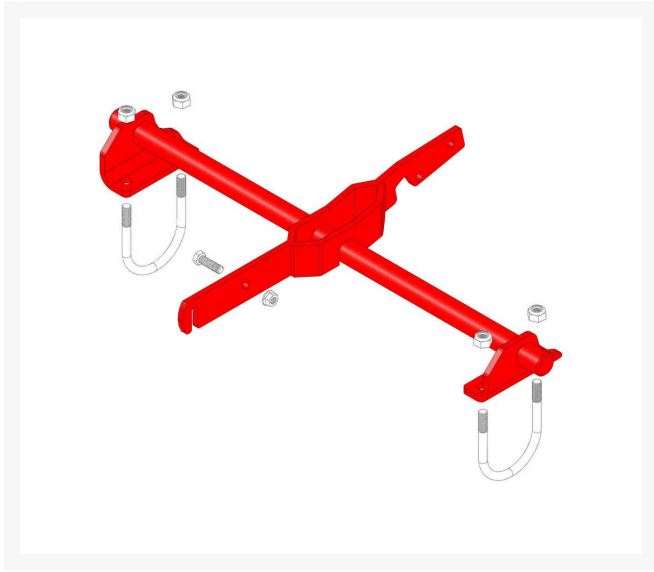

Adapter Kit - Fits F10

R01051

Details

Includes 4 ea: R3296-48 Locknut; 2 ea: R49-0520 U-Bolt; 1 ea: R01052 Adapter, R3296-39 Locknut, R400264 Bolt

Specifications

Manufacturer

R&R Products

Fits Models

Toro Reelmaster Fairway

Replacement Parts

R01052	Adapter - Lift Bracket Fits F10
R3296-39	Locknut - 3/8-16 Nylon
R3296-48	Locknut - 7/16-14 ESNA
R400264	Bolt - Hex HD 3/8-16 x 1-1/4
R49-0520	U-Bolt

Pekerti Jaya Sdn. Bad