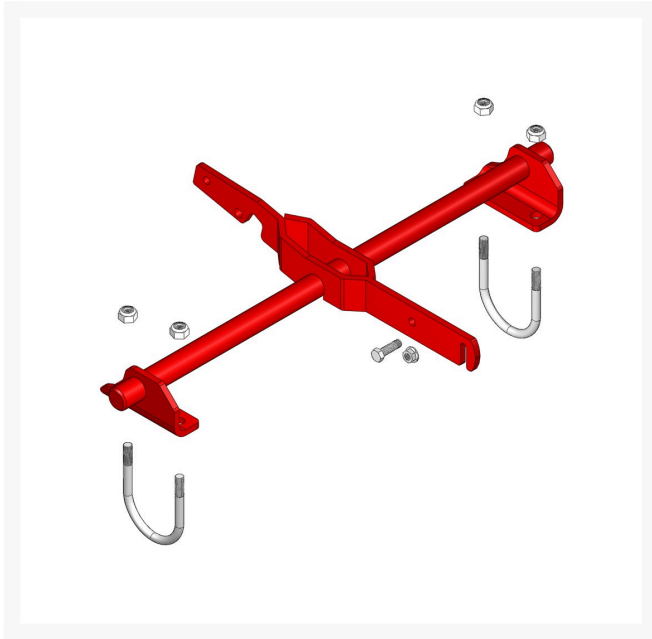

Adapter Kit - Fits Jac Pull Frame

R01050

Details

Includes 4 ea: R3296-48 Locknut; 2 ea: R49-0520 U-Bolt, 1 ea: R3296-39 Locknut, R400264 Bolt, R49-0540 Bracket

Replaces

Toro 01050

Specifications

Manufacturer R&R Products