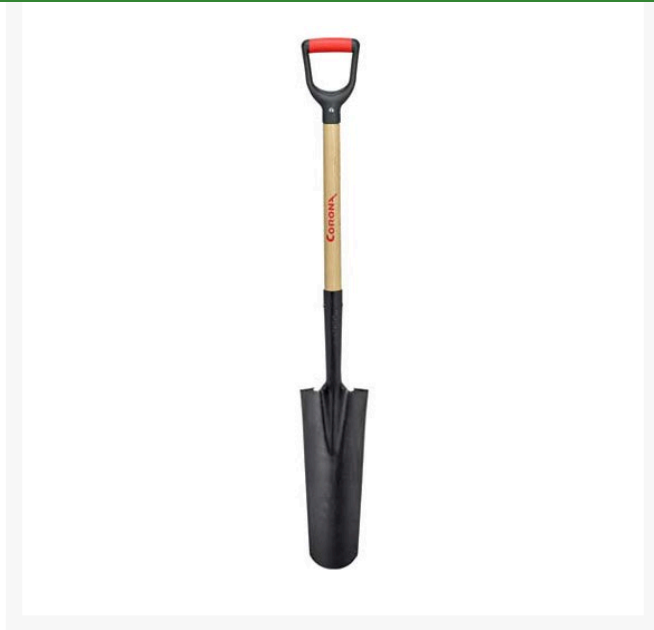

Corona Drain Spade - 30in Ash Handle - D-Grip

RCSS28010

Details

Tapered, 16" round nose, slightly cupped blade for efficient digging of deep, round-bottom drains and trenches. 15 gauge tempered steel blade for long service life. Large forward-turned steps for firmer footing. 30" Ash wood handle with D-Grip.

- 16" drain spade
- 15 gauge tempered steel blade
- Tapered, round nose
- Slightly cupped blade for efficient digging of deep, round bottom drains and trenches
- D-Grip handle
- 30" Ash wood handle

Specifications