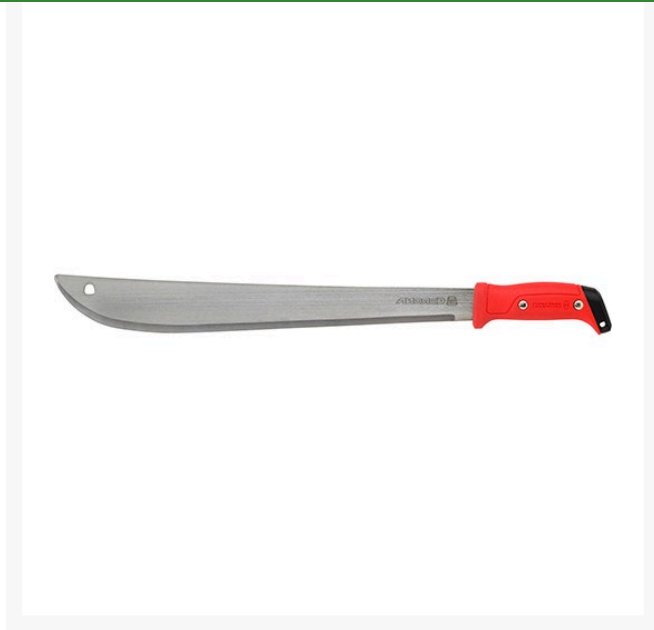

# Corona Ergohandle Machete - 18 in

RCMA60061

## Details

For quick and powerful cleaning of tangled, dense brush, the Corona 18" Tempered Steel Machete is the perfect tool. Long-lasting blade resists corrosion. The ErgoHandle design decreases user fatigue. 18" Blade. Scabbard sold separately.

- Tough Tempered Steel Retains Sharpness
- Easy to Resharpen
- Ergonomically Balanced with Blade Length
- Landyard Attachment Hole
- Built-in Hand Stop
- 18 in Blade