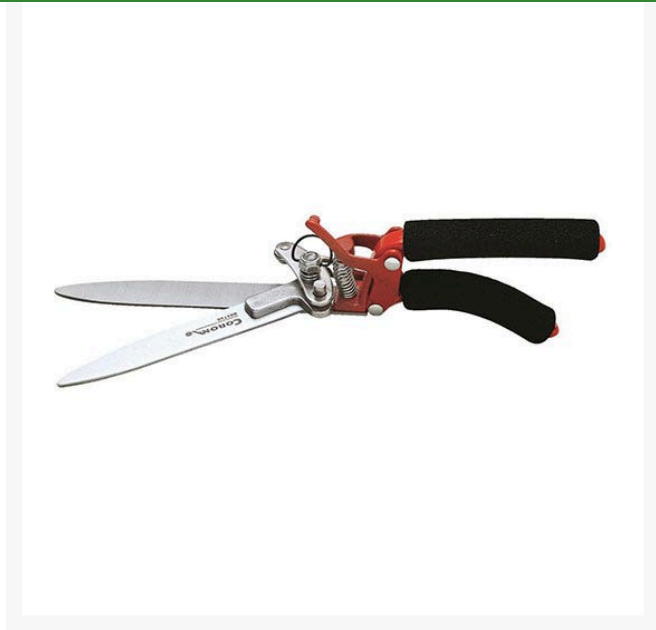

# Corona Pump-Action Grass Shear - 5in

RCGS3760

## Details

The Corona 5" Pump-Action Grass Shear has a professional scissor cutting action and resharpenable, high-carbon steel alloy blades that are fully heat treated for strength. These shears are strong enough to cut tough sod and ground cover with comfortable non-slip rubber grips on a cast aluminum body. Features an adjustable tension control.

- Professional scissor cutting action
- Resharpenable, high-carbon steel alloy blades
- Fully heat-treated for strength
- Comfortable, non-slip rubber grip
- Cuts tough sod and ground cover

## Specifications

Manufacturer	Corona
Dimensions	5in
Weight (lbs)	1.3 lb