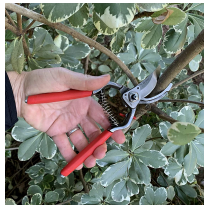

Corona ClassicCUT Bypass Pruner - 1in

RCBP15180

Details

Please note: This product is considered either bulky or otherwise restricted from shipment by air, and will only be shipped ground freight.

- Resharpenable, replaceable high-carbon steel blades
- One-handed lock operation
- High-precision pivot bolt and locking nut keeps blades and hook aligned
- Fully forged steel construction for maximum strength
- Cutting capacity 1 in.