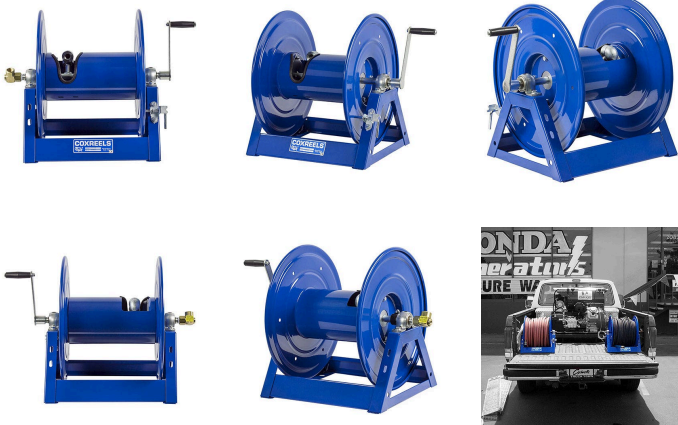

Coxreels Series 1125 Hose Reel

RC11254200

Details

Coxreels' exclusive low profile riser and open drum slot design offers smooth, even hose wraps and no crimping, enabling full pressure flow with every rewind. Also available in motor rewind, 12v DC, 1/3 HP, this sturdy reel sits on a solid, all CNC robotically welded "A" frame foundation. Direct hand crank action combined with self-aligning pillow block bearings for minimum rewind effort. Made for either 1/2" or 3/4" hose, hose not included.

Specifications

Manufacturer	Cox Reels
Hose Included	Yes
Hose Inside Diameter	.5 in
Hose Length	200 ft
Hose Outside Diameter	.875 in
Weight (lbs)	39 lb

Pekerti Jaya Sdn. Bad

45 Jalan Industri USJ 1/5, Taman Perindustrian USJ 1 Subang Jay, 47600
603-80216684