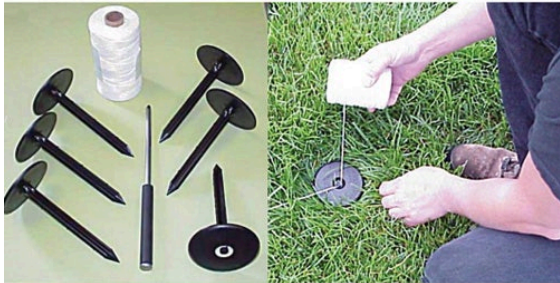

ProLine Replacement Markers - Pkg/10

RAF2723

Details

Measure only once and permanently locate layout points for any sports field. These one-piece durable marker anchors with built-in string guide are easy to install. Simply punch a hole in the ground with the starter tool, set the marker, string the line and stripe. If the line fades, re-stripe or re-string the markers with no re-measuring. Unique design will not catch cleats or attract debris. Anchor sets include anchors, starter tool and 600' of cord.

- Permanent field layout markers
- Will not catch cleats or debris
- Sets include anchors, starter tool and 600' of cord

Specifications

Manufacturer	New Stripe
Package Quantity	10

Pekerti Jaya Sdn. Bad

45 Jalan Industri USJ 1/5, Taman Perindustrian USJ 1 Subang Jay, 47600
603-80216684