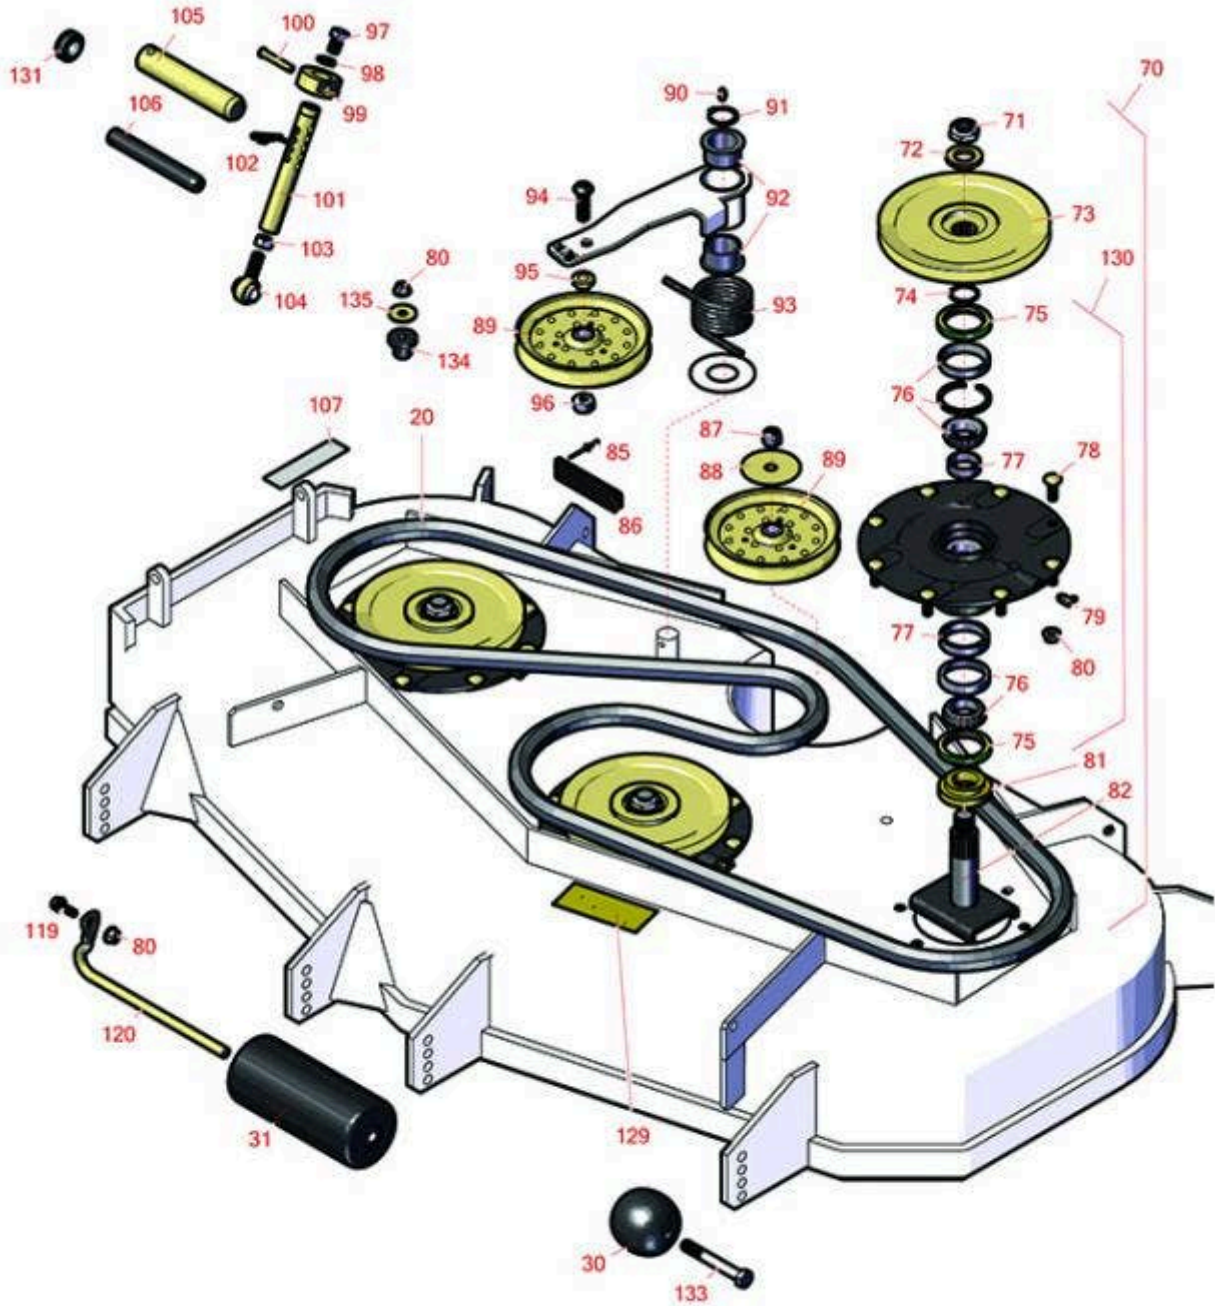

# Replaces Toro Groundsmaster 3280-D Parts

62in Rotary Deck - Model 30403  
Base 62in Deck - Model 30403

All original equipment manufacturers names and part numbers are used for identification purposes only, and we are in no way implying that our products are original equipment parts. Prices subject to change without notice.