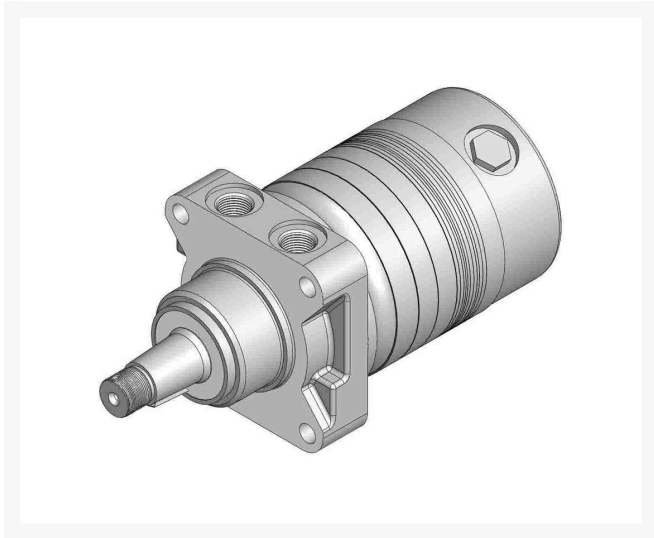

Hydraulic Motor Assy - Rear

R95-8694

Replaces

Toro 95-8694

Specifications

Manufacturer R&R Products

Fits Models

R&R Products Reel Max 331D
R&R Products Reel Max 331LP
Toro Groundsmaster 3500-D
Toro Groundsmaster 3500-G
Toro Reelmaster 3100-D
Toro Reelmaster 3550-D
Toro Reelmaster 3555-D
Toro Reelmaster 3575-D