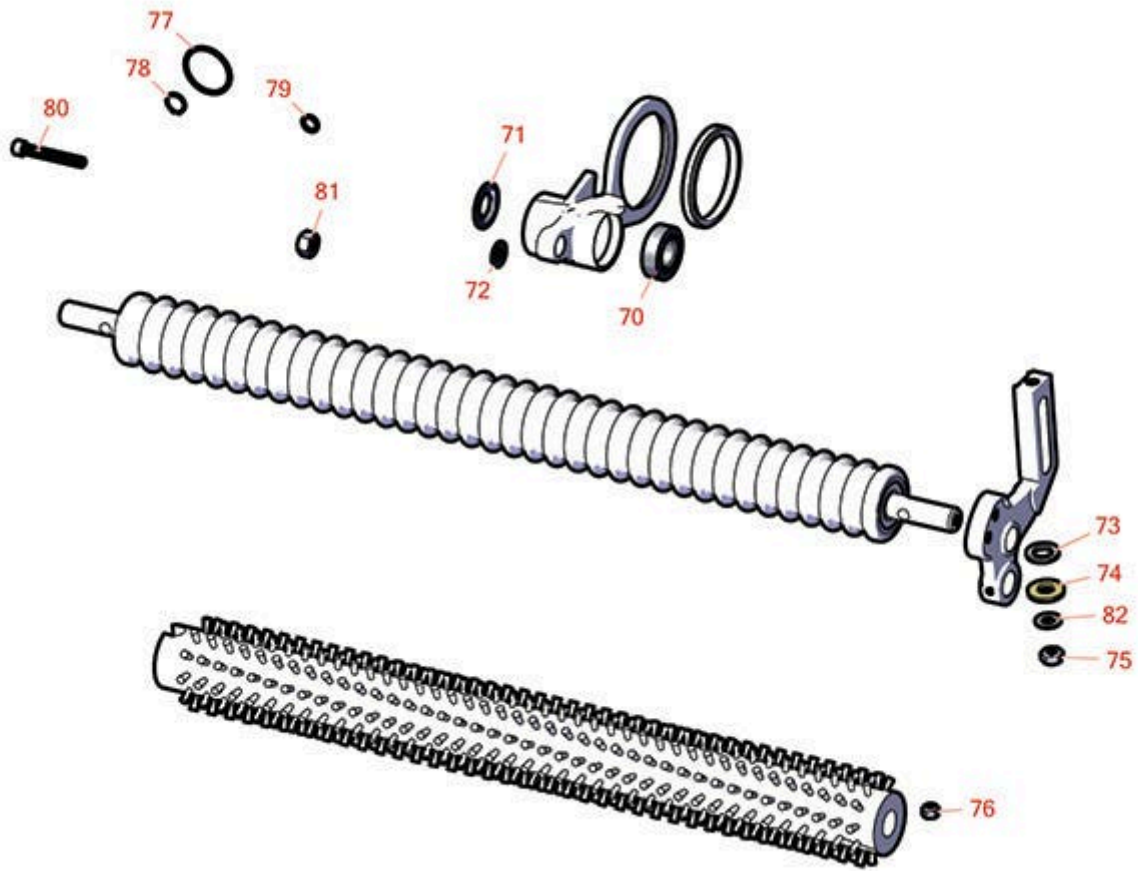

Replaces Toro Greensmaster e1026 Parts

Mower - Model 04845

Universal Groomer Drive - Model 04707

All original equipment manufacturers names and part numbers are used for identification purposes only, and we are in no way implying that our products are original equipment parts. Prices subject to change without notice.

Replaces Toro Greensmaster e1026 Parts

Mower - Model 04845

Universal Groomer Drive - Model 04707

Item No	R&R Part No.	OEM Part No.	Description	Qty Req	Order Quantity
70	R115-6869	115-6869	Bearing - Ball -Stainless	2	
71	R115-6923	115-6923	Shield - Bearing - Flocked	2	
72	R94-6936	94-6936, 94-9236	Washer - Hardened - 5/16 SAE	1	
73	R62-7120	62-7120	Washer	2	
74	R98-5975	98-5975	Washer - Belleville	2	
75	R3296-29	1-804256, 3290-357, 3296-29, 915662P	Locknut - 5/16-18 ESNA	2	
75	R3296-39	32127-25, 32128-36, 3290-357, 3296-17, 3296-22, 3296-39, 915663P, 99-7443	Locknut - 3/8-16 Nylon	2	
75	R32128-43	30-8990, 32128-43, 3290-357	Nut - Flanged Whiz - 3/8-16	2	
75	R32153-3	119-4038, 22-12-AJFD, 32127-35, 32146-5, 32153-3, 3296-18, 3296-29, 3296-31, N/A	Locknut - 5/16-18 ESNA Zinc	2	
76	R3296-56	3296-56	Nut - Lock - 1/4-20 ESNA Jam	2	
77	R340-64	340-64	O-Ring - Seal	1	
78	R458006	32151-61	Ring - Retaining	1	