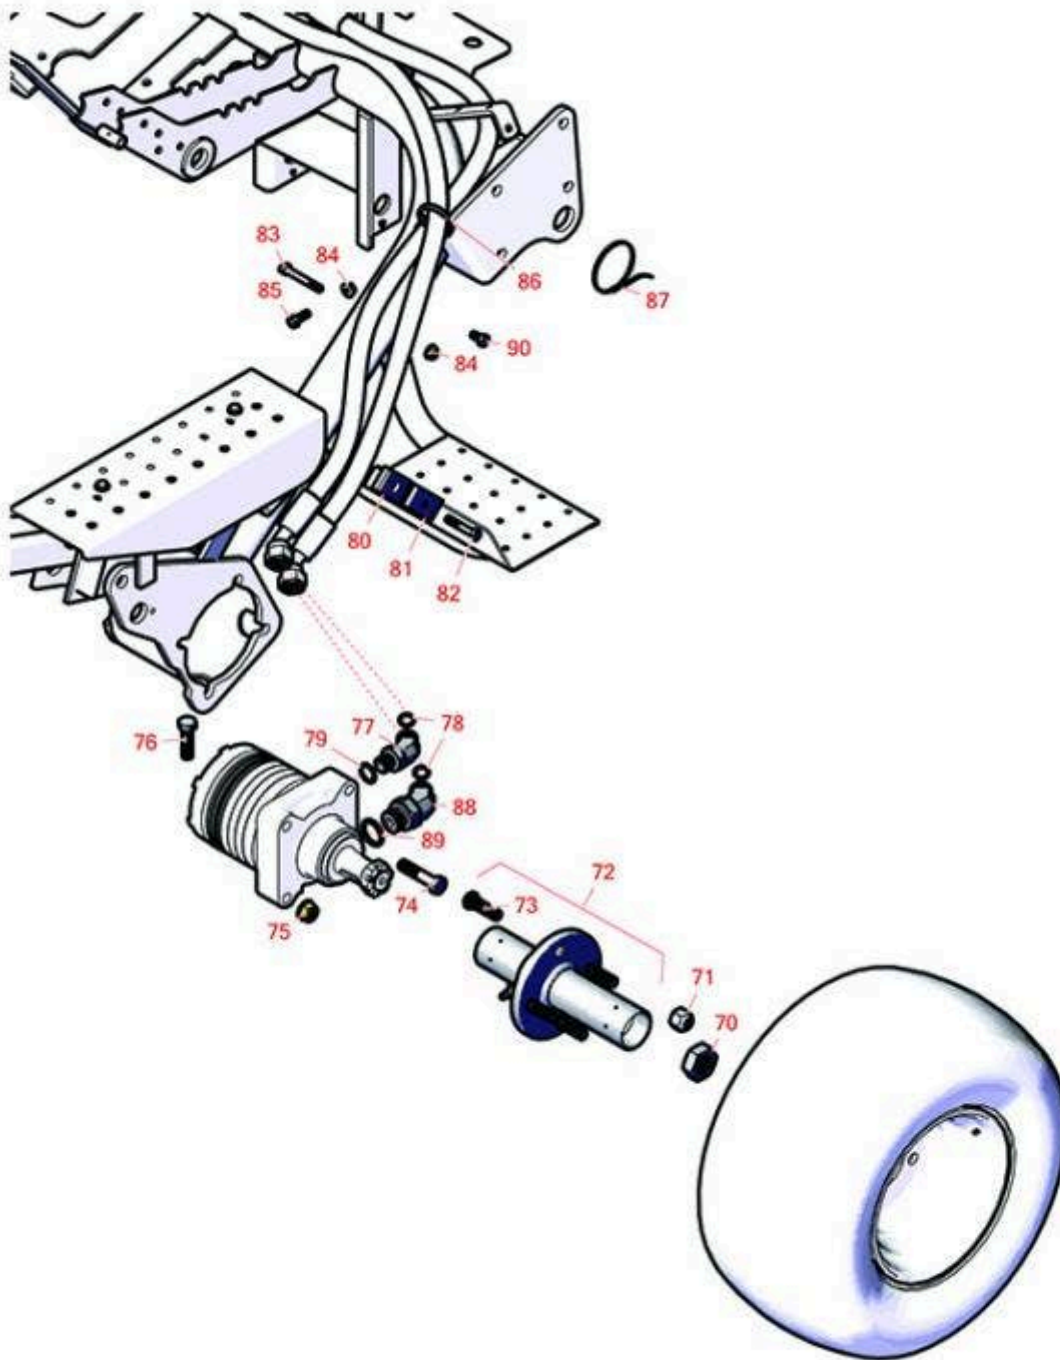

Replaces Toro Greensmaster TriFlex 3320 Parts

Traction Unit - Model 04530

Three-Wheel Drive Kit - Model 04714

All original equipment manufacturers names and part numbers are used for identification purposes only, and we are in no way implying that our products are original equipment parts. Prices subject to change without notice.

Replaces Toro Greensmaster TriFlex 3320 Parts

Traction Unit - Model 04530
Three-Wheel Drive Kit - Model 04714

Item No	R&R Part No.	OEM Part No.	Description	Qty Req	Order Quantity
70	R26-3790	26-3790	Nut - Hex - Wheel Motor 1-20	1	
71	R242-50	242-50	Nut - 1/2-20 Wheel	4	
72	R75-9440	217-95, 75-9440	Hub - Rear Wheel - Incl Wheel Studs	4	
<i>Detail Description: Hub includes 4ea R10-6830 Wheel Studs:</i>					
73	R10-6830	10-6830	Stud - 1/2-20 x 1 3/4	4	
73	R10-6830S	10-6830	Stud - Drive - Hub	4	
74	R325-10	01-150-0620, 01-178-0820, 20-91-AGD, 3226-6, 325-10	Bolt	2	
75	R32128-23	32128-23, 3218-23, 99-5107	Nut - Lock Hex Flanged 1/2-13	2	
76	R325-7	01-150-0380, 01-178-0814, 3226-3, 325-7, 48-9490	Bolt - 1/2-13 x 1 3/4 Hex HD Gr 5	2	
77	R340-14	340-14, 96-0861	Hydraulic Fitting - 45 Deg	2	
78	R237-65	237-65, 237.65	O-Ring	1	
79	R237-80	237-80, 327-80	O-Ring	1	
80	R56-7971	56-7971	Clamp - Tube	2	
81	R69-9760	69-9760	Cover Plate - Hyd Line Clamp	1	