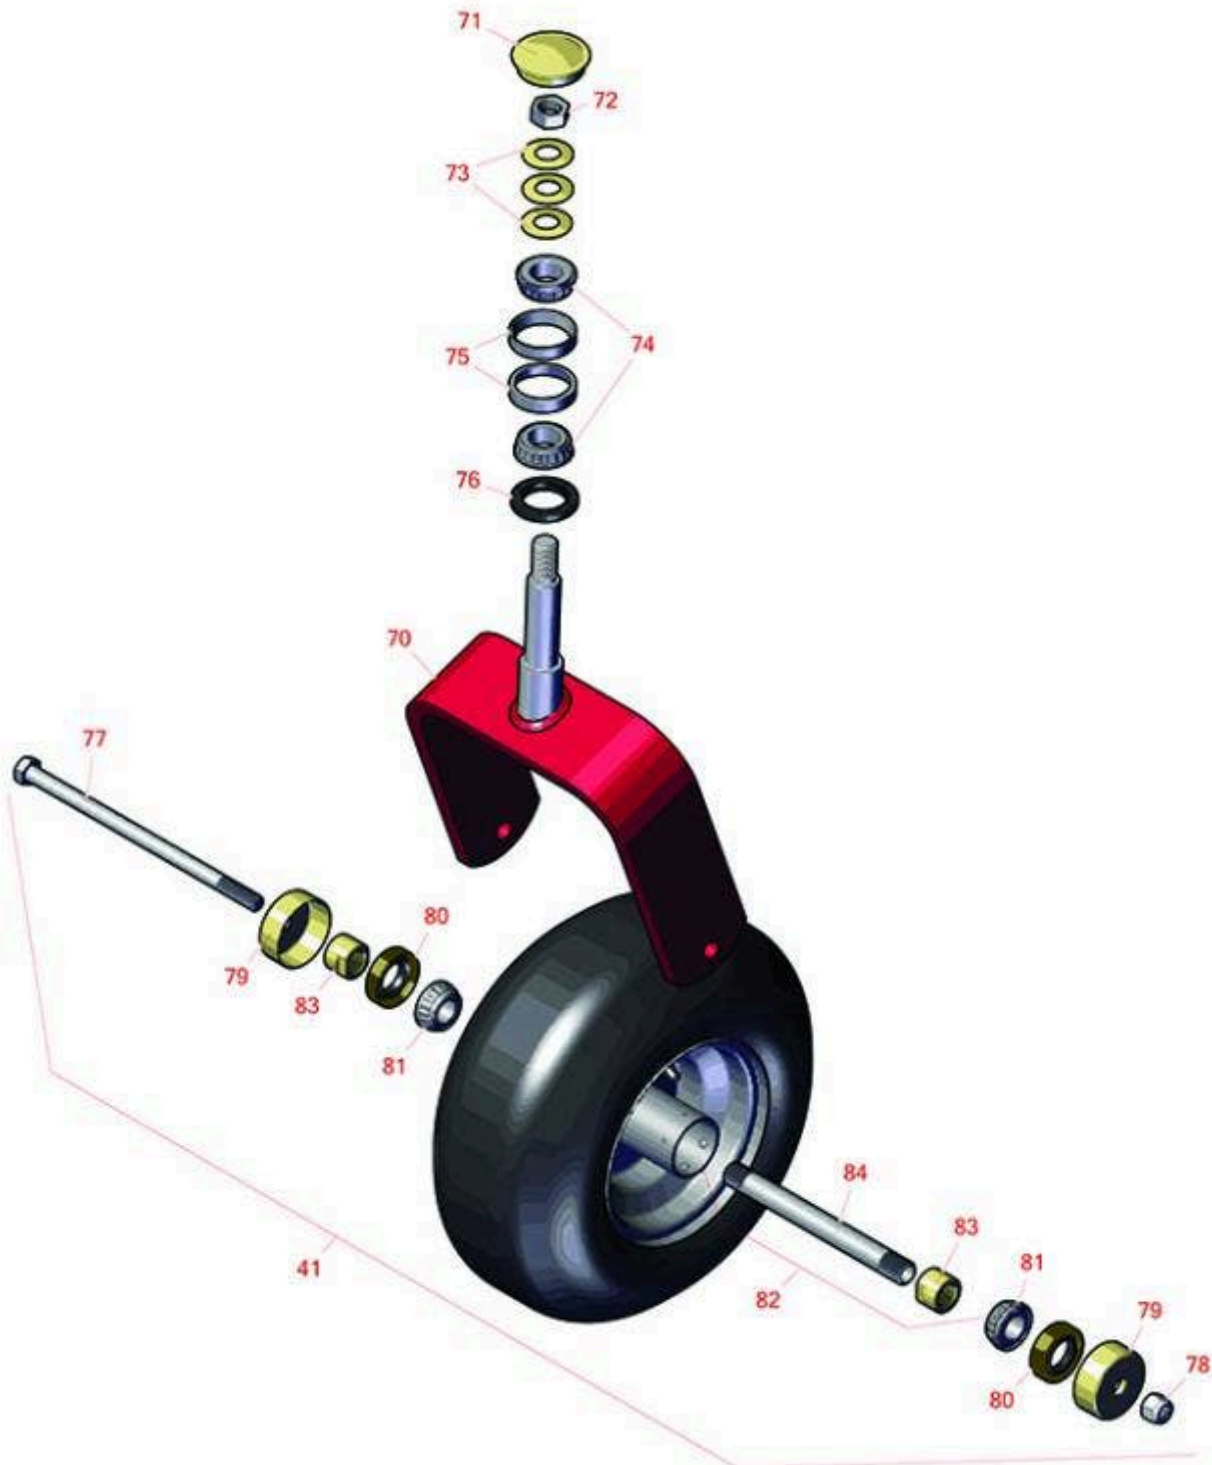

Replaces Toro Z Master Commercial 3000 Parts

Zero Turn Mower with 52in Deck - Model 74994
Caster Wheel

All original equipment manufacturers names and part numbers are used for identification purposes only, and we are in no way implying that our products are original equipment parts. Prices subject to change without notice.

Replaces Toro Z Master Commercial 3000 Parts

Zero Turn Mower with 52in Deck - Model 74994
Caster Wheel

| Item No | R&R Part No. | OEM Part No. | Description | Qty Req | Order Quantity |
|---------|--------------|--------------|-------------|---------|----------------|
|---------|--------------|--------------|-------------|---------|----------------|

Detail Description: Michelin X Tweel Turf casters replace the existing front casters on zero turn radius mowers, and completely eliminate the risk of flat tires. They have a consistent hub height which helps ensure the mower deck produces an even cut, while the poly-resin spokes help dampen the ride for enhanced operator comfort, even when navigating over curbs and other bumps. They are designed to provide a long wear life.: