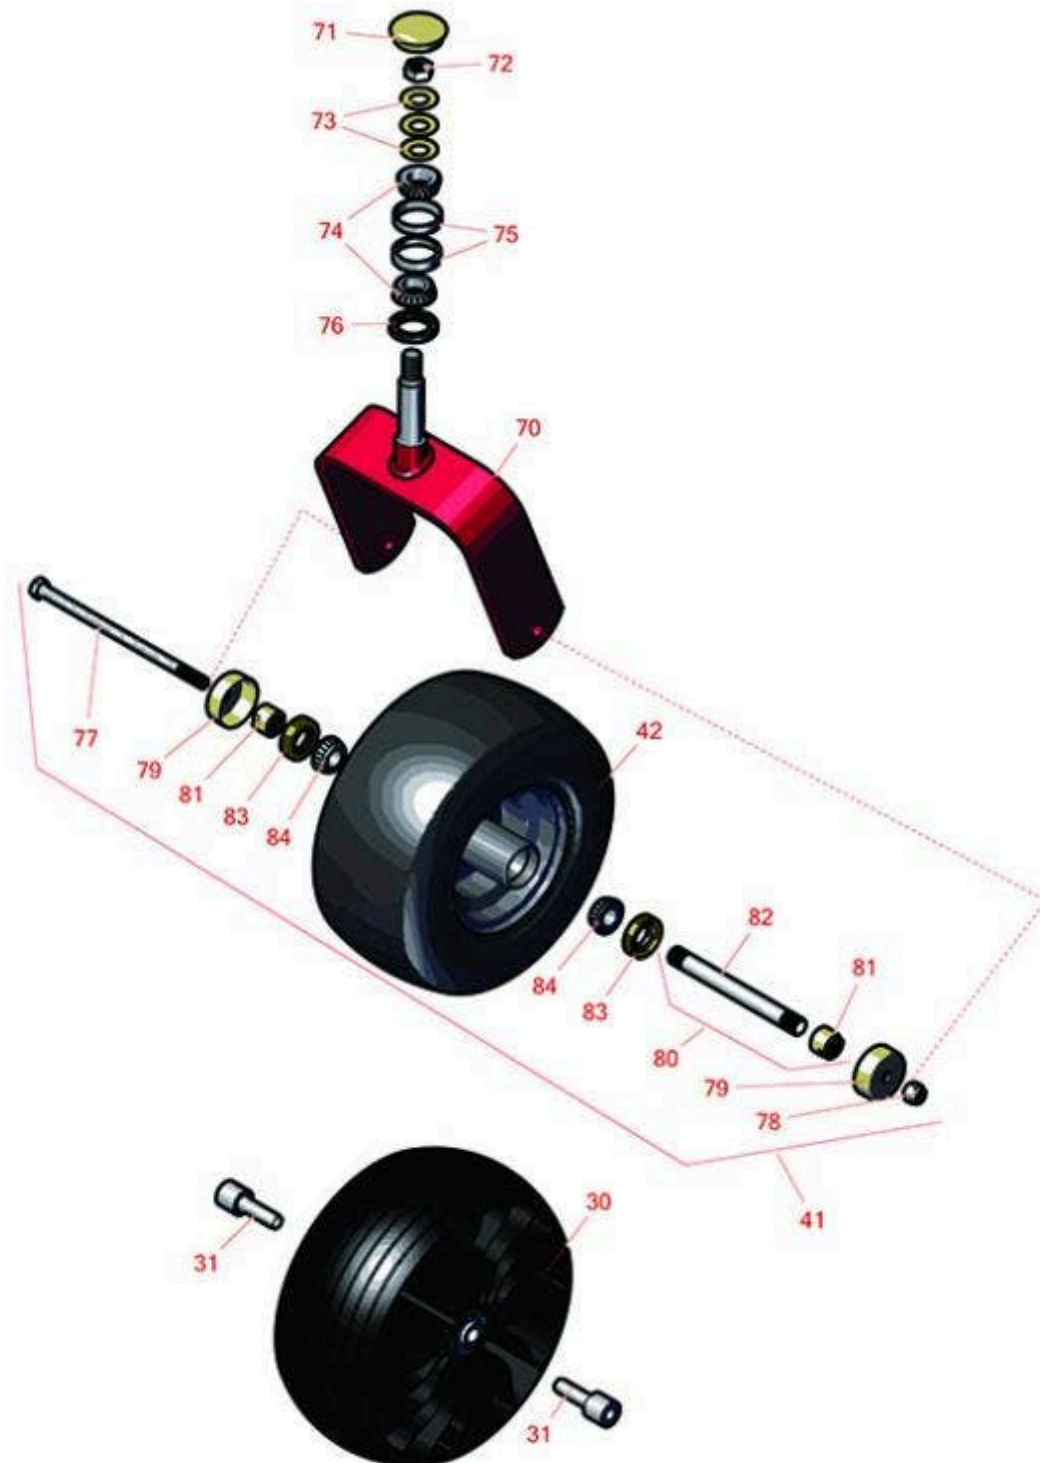

# Replaces Toro Z Master Commercial 3000 Parts

Zero Turn Mower with 72in Deck - Models 74959  
Caster Wheel

All original equipment manufacturers names and part numbers are used for identification purposes only, and we are in no way implying that our products are original equipment parts. Prices subject to change without notice.

# Replaces Toro Z Master Commerical 3000 Parts

Zero Turn Mower with 72in Deck - Models 74959  
Caster Wheel

Item No	R&R Part No.	OEM Part No.	Description	Qty Req	Order Quantity
---------	--------------	--------------	-------------	---------	----------------

### Tires

0	<b>TIRES</b>		<a href="#">Click Here to View Complete Tire Selection</a>	0	
41	<b>R127-9540</b>	127-9540	Tire & Wheel - 13x6.50-6 Pneumatic	2	
42	<b>RCT5121861</b>	1-523009, 126-5959	Tire - 13x6.50-6 Nhs (4 Ply) Carlisle Smooth	1	

30	<b>RTMT41011</b>	109-9127, 126-7592, 126-7753, 127-9526, 127-9528, 127-9540, 139-3604, 139-3639, 140-4896	Michelin X Tweel Turf Caster Smooth - 13x6.5N6 (5/8in Mount) 290 lb Max Load	2	
----	------------------	--	--	---	--