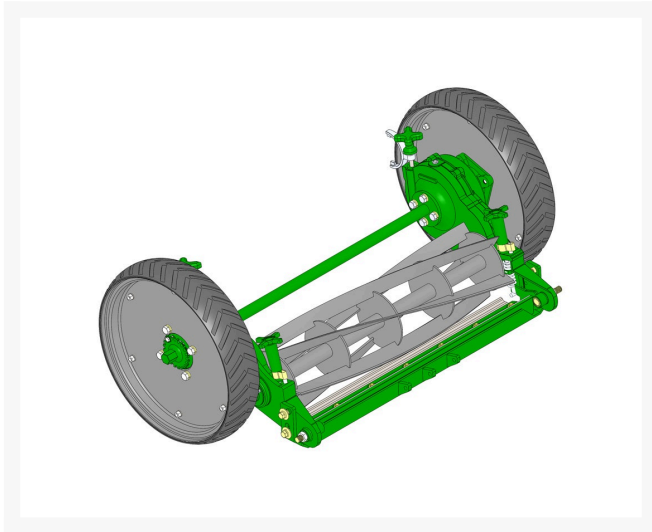

Complete Standard Cutting Unit

R82301

Details

R&R Standard Cut Unit, See Next Page for more information

R&R Cutting Unit Complete with R502673 5 Blade 10 in Dia.. Reel, R101250 Single Lip Bedknife & R70097B 20" Wheels

Specifications

Manufacturer

R&R Products

Fits Models

R&R Products Power Lift 5133GD

R&R Products Power Lift 7180GD

Pekerti Jaya Sdn. Bad

45 Jalan Industri USJ 1/5, Taman Perindustrian USJ 1 Subang Jay, 47600
603-80216684