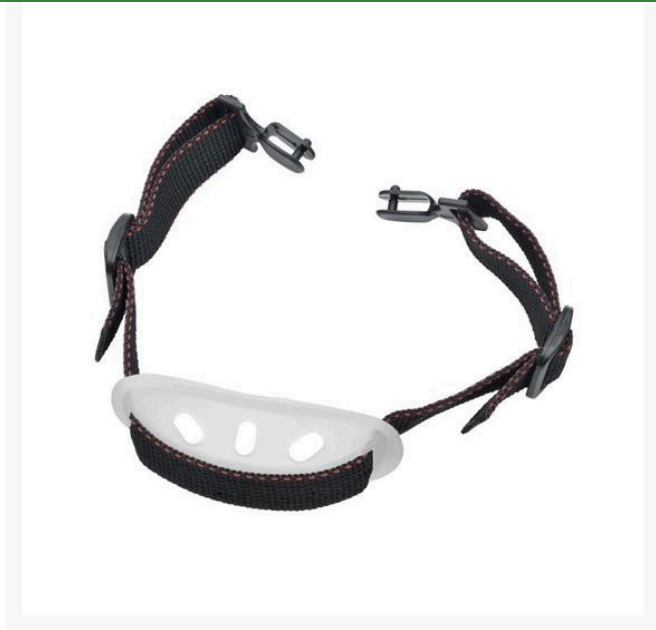

Strap - Hard Hat Chin

R7027

Details

Keeps hard hat in place so you're protected when your work activity risks losing it. Securely attaches to all 3M hard hats. Chin cup vented for comfort. One size adjusts to fit all.

- Securely attaches to all 3M hard hats
- Vented chin cup
- One size adjusts to fit all

Specifications

Manufacturer

Elvex

Pekerti Jaya Sdn. Bad

45 Jalan Industri USJ 1/5, Taman Perindustrian USJ 1 Subang Jay, 47600
603-80216684