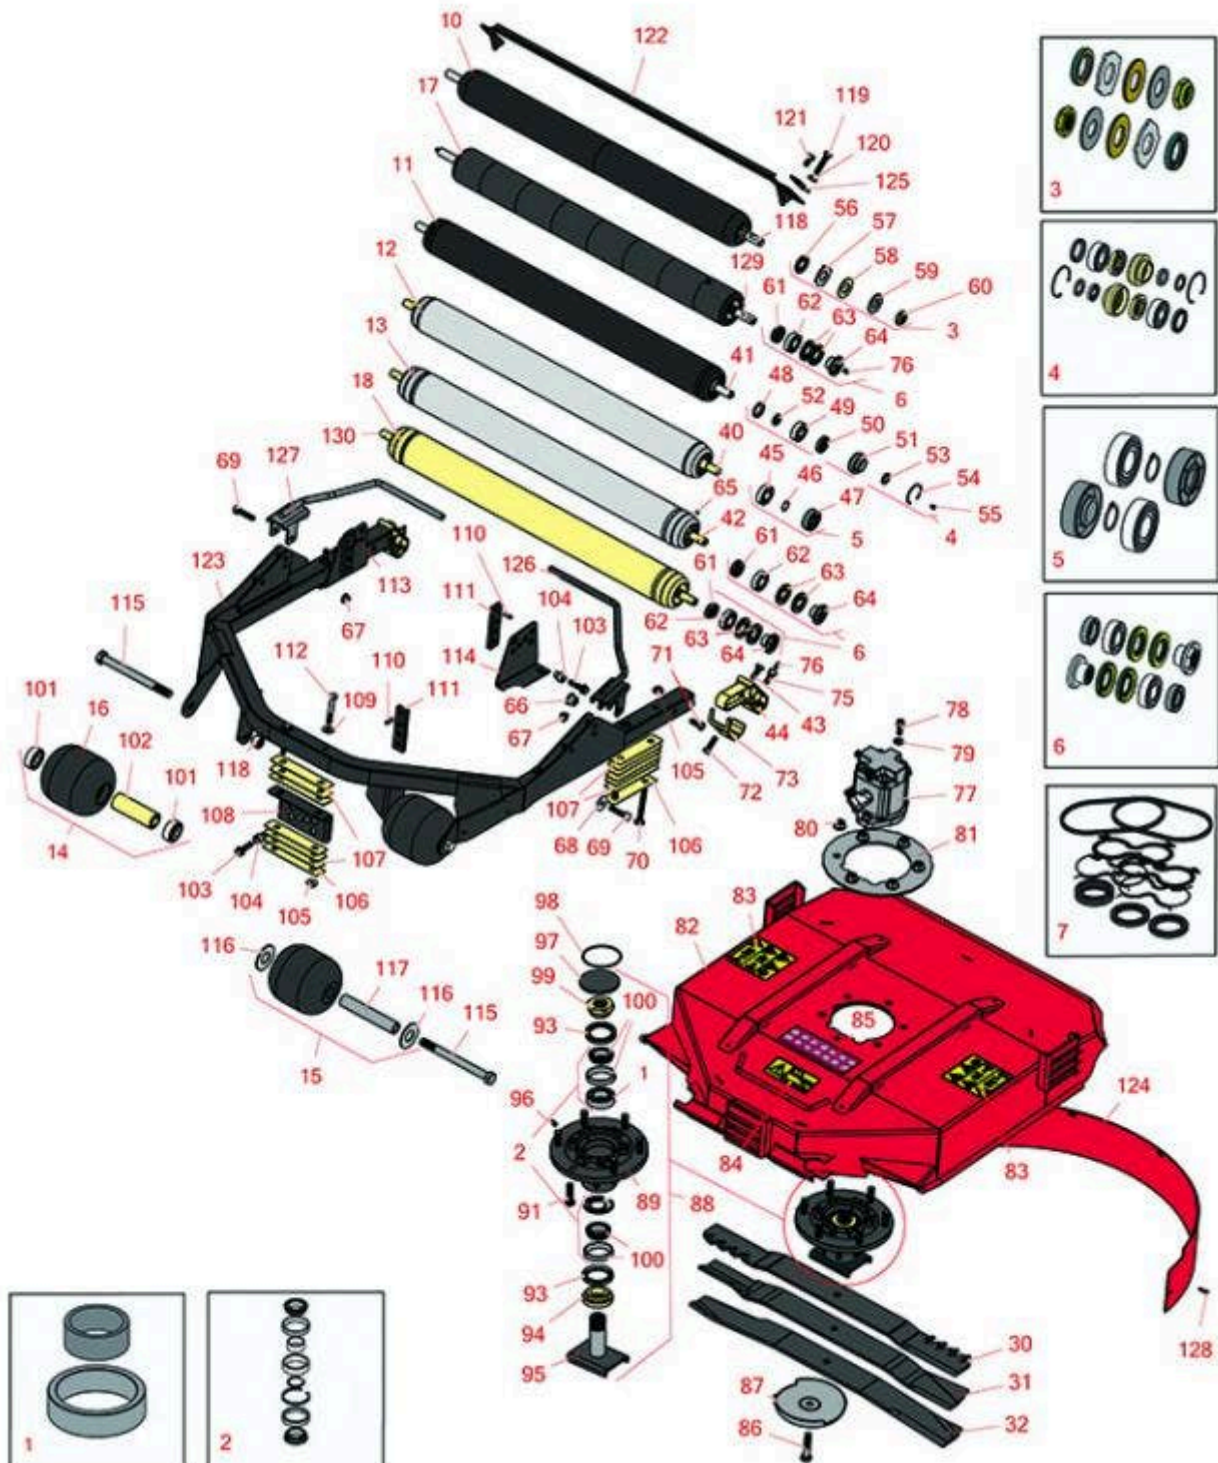

Replaces Toro Groundsmaster 3500-G Parts

Traction Unit - Model 30809
27in Rotary Unit - Model 30822

All original equipment manufacturers names and part numbers are used for identification purposes only, and we are in no way implying that our products are original equipment parts. Prices subject to change without notice.

Replaces Toro Groundsmaster 3500-G Parts

Traction Unit - Model 30809
27in Rotary Unit - Model 30822

Item No	R&R Part No.	OEM Part No.	Description	Qty Req	Order Quantity
---------	--------------	--------------	-------------	---------	----------------