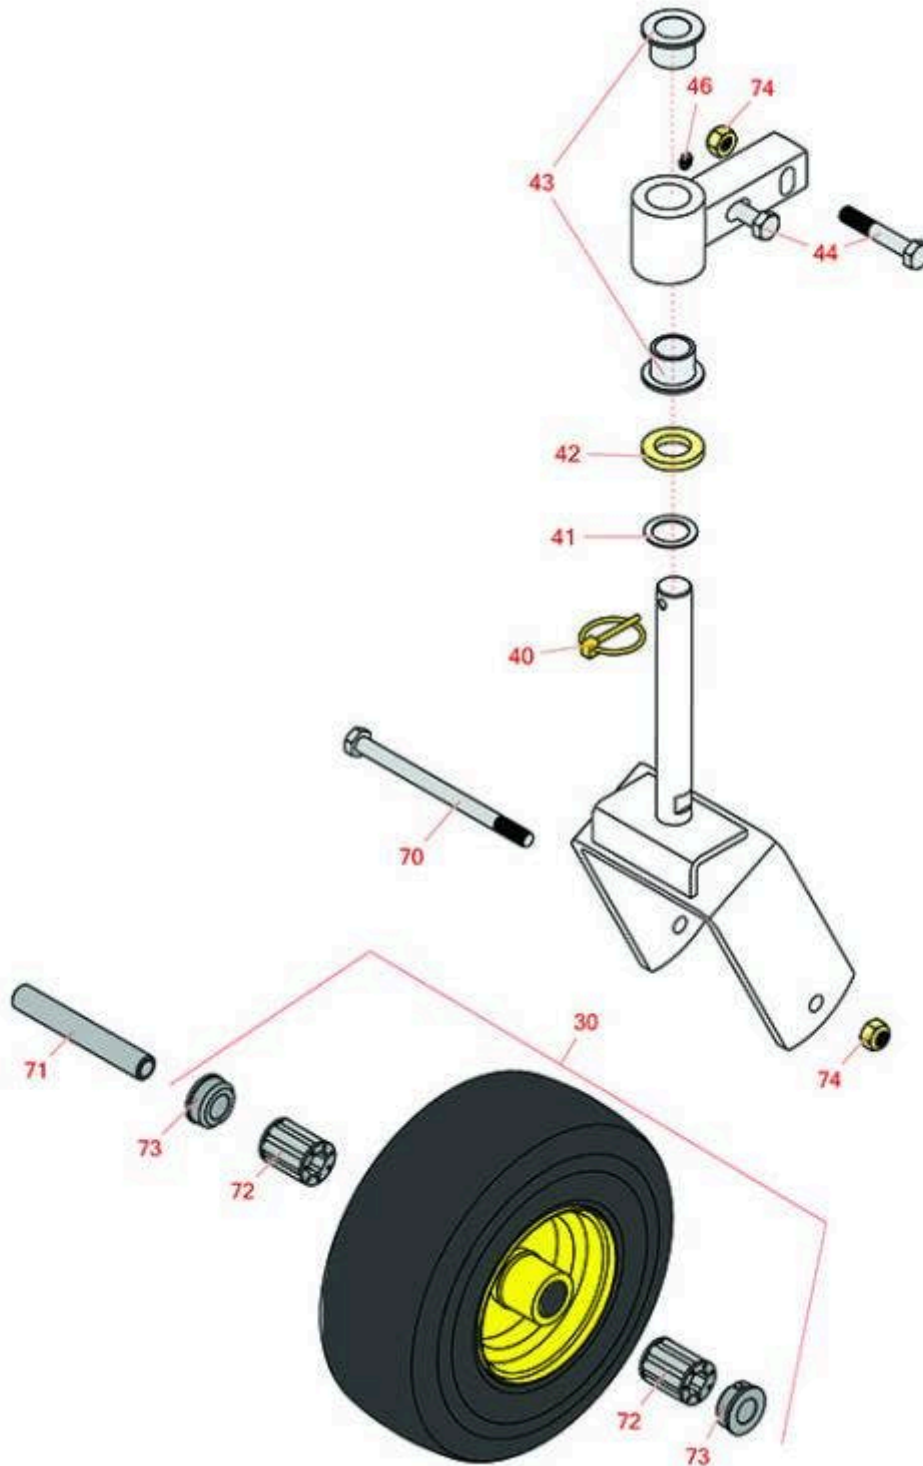

Replaces John Deere 1570 Rotary Mower Parts

60, 62 or 72in Rotary Mower
72in Deck Caster Wheel

All original equipment manufacturers names and part numbers are used for identification purposes only, and we are in no way implying that our products are original equipment parts. Prices subject to change without notice.

Replaces John Deere 1570 Rotary Mower Parts

60, 62 or 72in Rotary Mower
72in Deck Caster Wheel

Item No	R&R Part No.	OEM Part No.	Description	Qty Req	Order Quantity
---------	--------------	--------------	-------------	---------	----------------

Tires & Wheels

30	RTCA20363	TCA20363	Wheel and Tire Assy - Foam Filled 11x4.00-5 Sm	2	
----	------------------	----------	--	---	--

Other Parts Available

40	RM115827	M115827	Pin - Quick Lock	2	
41	R24H1862	24H1862	Washer - 1-1/32" x 1-1/2" x 0.060"	2	
42	RT30636	T30636	Washer	2	
43	RM83541	M83541	Bushing - Flanged - 1 in ID	4	
44	R19M7817	19M7817	Bolt - M12-1.75 x 70 Hx HD Fl	4	
46	R302-5	JD7797, JD7842, JD7844	Fitting - Grease	2	
70	R19M7841	19M7841	Bolt - Hex HD M12 x 170	2	
71	RM84516	M84516	Spacer - Caster Wheel	2	
72	R63-8580	TCU12034	Bearing - Roller - 1" Long	4	
73	R62-5580	TCU12600	Bearing - Flanged - Caster	4	
74	R14M7401	14M7401	Locknut - 12mm x 1.75	6	