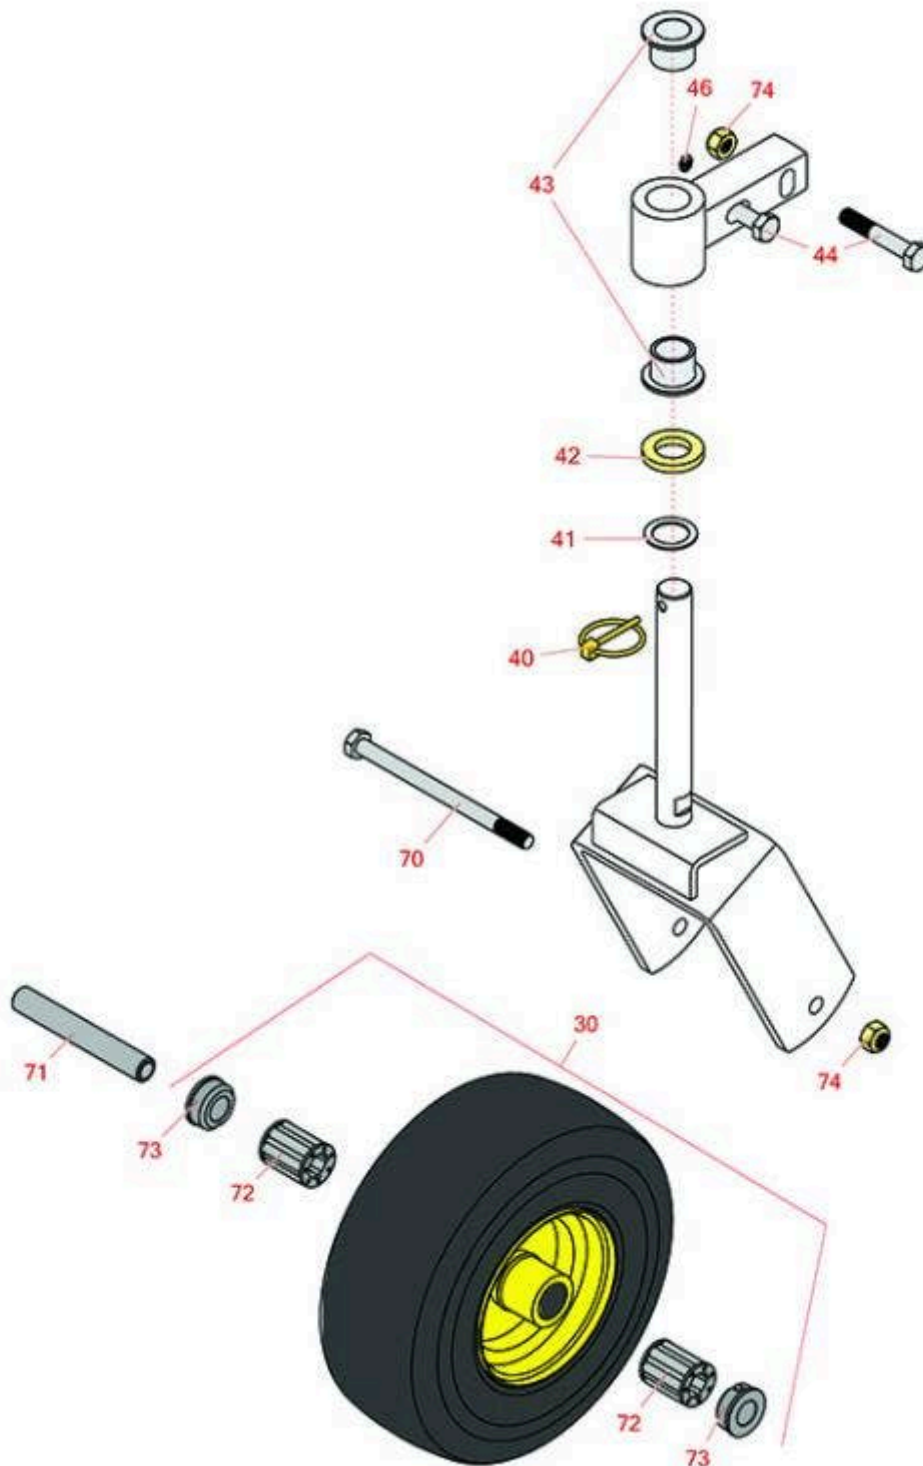

# Replaces John Deere 1570 Rotary Mower Parts

60, 62 or 72in Rotary Mower  
60in Deck Caster Wheel

All original equipment manufacturers names and part numbers are used for identification purposes only, and we are in no way implying that our products are original equipment parts. Prices subject to change without notice.

# Replaces John Deere 1570 Rotary Mower Parts

60, 62 or 72in Rotary Mower  
60in Deck Caster Wheel

Item No	R&R Part No.	OEM Part No.	Description	Qty Req	Order Quantity
---------	--------------	--------------	-------------	---------	----------------

## Tires & Wheels

30	<b>RTCA20363</b>	TCA20363	Wheel and Tire Assy - Foam Filled 11x4.00-5 Sm	2	
----	------------------	----------	--	---	--

## Other Parts Available

40	<b>RM115827</b>	M115827	Pin - Quick Lock	2	
41	<b>R24H1862</b>	24H1862	Washer - 1-1/32" x 1-1/2" x 0.060"	2	
42	<b>RT30636</b>	T30636	Washer	2	
43	<b>RM83541</b>	M83541	Bushing - Flanged - 1 in ID	4	
44	<b>R19M7817</b>	19M7817	Bolt - M12-1.75 x 70 Hx HD Fl	4	
46	<b>R302-5</b>	JD7797, JD7842, JD7844	Fitting - Grease	2	
70	<b>R19M7841</b>	19M7841	Bolt - Hex HD M12 x 170	2	
71	<b>RM84516</b>	M84516	Spacer - Caster Wheel	2	
72	<b>R63-8580</b>	TCU12034	Bearing - Roller - 1" Long	4	
73	<b>R62-5580</b>	TCU12600	Bearing - Flanged - Caster	4	
74	<b>R14M7401</b>	14M7401	Locknut - 12mm x 1.75	6	