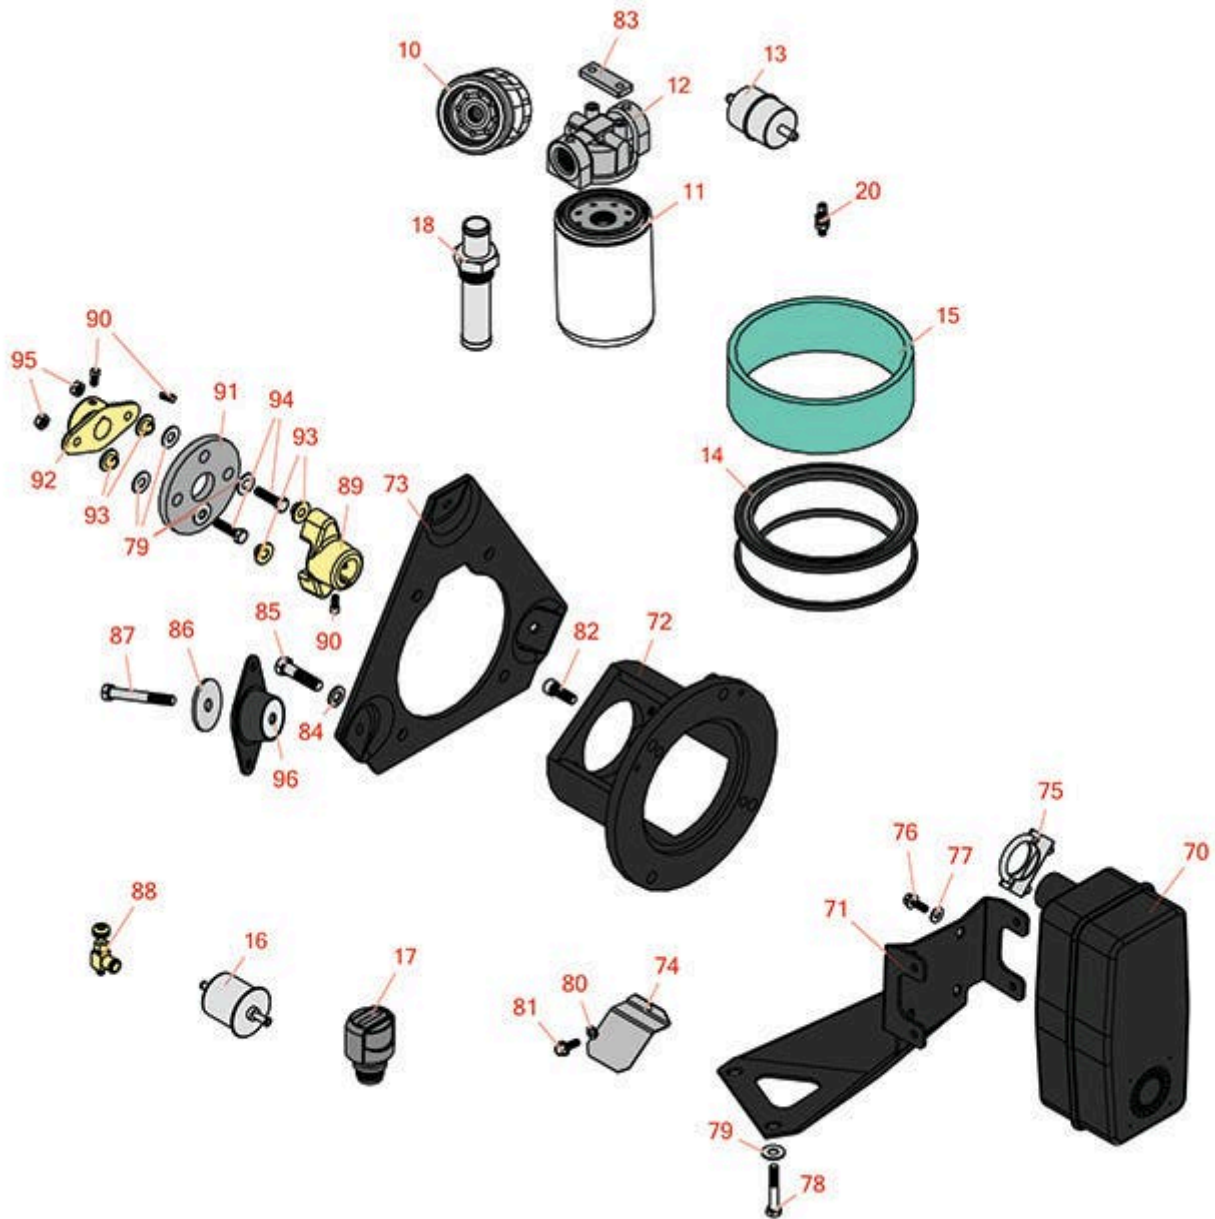

Replaces Toro Greensmaster 3120 Parts

Traction Unit
Engine Parts

All original equipment manufacturers names and part numbers are used for identification purposes only, and we are in no way implying that our products are original equipment parts. Prices subject to change without notice.

Replaces Toro Greensmaster 3120 Parts

*Traction Unit
Engine Parts*

Item No	R&R Part No.	OEM Part No.	Description	Qty Req	Order Quantity
74	R83-2310	83-2310	Shield - Regulator	1	
75	R2412-37	01-170-0150, 2112-11, 2412-37	Clamp - Muffler 1-1/4	1	
76	R49-2040	32104-42, 32104-95, 32144-44, 49-2040	Bolt - Hex Washer 1/4-20 x 3/4	8	
77	R453023	3256-1, 3256-22, 3256-72, 33094-00	Washer - Flat 1/4	8	
78	R322-10	20-30-AD, 24-7180, 322-10, 322-10 , 3223-6, 513347	Bolt - Hex HD 5/16-18 x 2	2	

Replaces Toro Greensmaster 3120 Parts

*Traction Unit
Engine Parts*

Item No	R&R Part No.	OEM Part No.	Description	Qty Req	Order Quantity
84	R3253-6	01-166-0710, 23-12-GD, 3253-6, 59-7590	Washer - Lock 7/16 Zinc	8	
85	R324-7	30-8930, 3225-4, 324-7	Bolt - Hex HD 7/16-14 x 1-3/4 GR5	4	
86	R83-1040	83-1040	Washer - Engine	3	
87	R323-13	01-150-1020, 01-178-0622, 20-54-AD, 20-54-AGD, 323-13, 513366	Bolt - Hex HD 3/8-16 x 2-3/4 GR5	3	
88	R83-1390	83-1390	Needle Valve - in Line	1	
89	R117-9278	117-9278	Hub - Engine - Incl R3241-7 Sq HD Set Screws	1	
90	R3241-7	3241-7	Set Screw - 1/4-20 x 1/2 Sq HD Nyloc	4	
91	R44-2230	115-4523, 27-6560, 44-2230, 80-8650	Coupling - Rubber - Pump	1	
92	R110-5227	110-5227	Hub - Hydro Pump - 7/8 Bore	1	
93	R125-9249	125-9249	Spacer-Coupler, Rubber	4	
94	R400190	01-150-0720, 01-178-0510, 30-8680, 322-6, 513343	Bolt - Hex HD 5/16-18 x 1-1/4 GR5	2	

Replaces Toro Greensmaster 3120 Parts

*Traction Unit
Engine Parts*

Item No	R&R Part No.	OEM Part No.	Description	Qty Req	Order Quantity
95	R3296-39	32127-25, 32128-36, 3290-357, 3296-17, 3296-22, 3296-39, 915663P, 99-7443	Locknut - 3/8-16 Nylon	2	
96	R93-5265	107-2560, 125-5244, 93-5265	Mount - Engine	3	