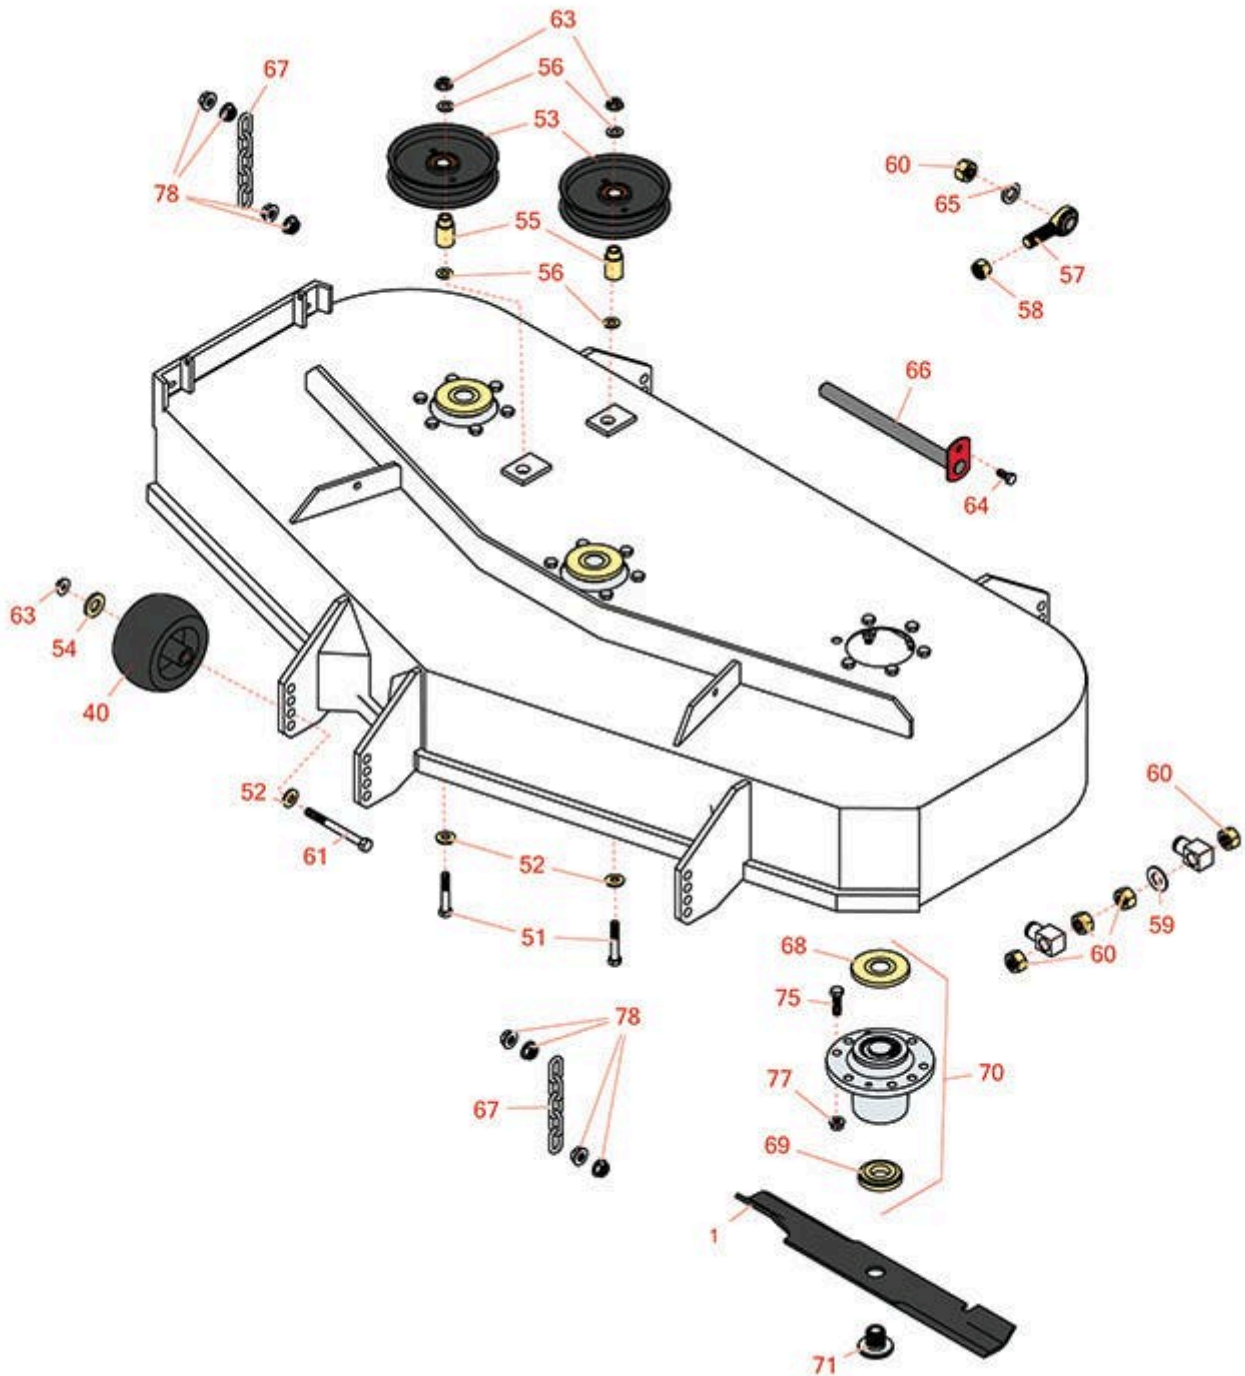

Replaces Exmark Lazer Z HP-Series

Parts

Zero-Turn Mower - Model LHP5223KC

52in Deck

All original equipment manufacturers names and part numbers are used for identification purposes only, and we are in no way implying that our products are original equipment parts. Prices subject to change without notice.

Replaces Exmark Lazer Z HP-Series Parts

Zero-Turn Mower - Model LHP5223KC
52in Deck

Item No	R&R Part No.	OEM Part No.	Description	Qty Req	Order Quantity
Blades					
1	RRB3065-1803	103-6402, 103-6402-S, 106-6402	Mower Blade - High-Lift 18 x 2.5in x 15/16 Mt Hole	3	
Other parts					
40	R68-2730	1-603299	Wheel - Anti Scalp	5	
51	R323-11	323-11	Bolt - 3/8-16 x 2 1/4 GR5	2	
52	R98-5975	98-5975	Washer - Belleville	10	
53	R1-613098	1-613098	Pulley- Idler	2	
54	R1-373034	1-373034	Washer - 7/16 HD	5	
55	R1-413113	1-413113	Bushing - Idler	2	
56	R453011	3256-23, 3256-24, 3256-3, 3256-4, 80-7730	Washer - Flat 3/8 SAE Y/Zinc	12	
57	R1-633029	1-633029	Ball Joint - 5/8-18 RH Thread	2	
58	R3219-6	3219-6	Nut - 5/8-18 Gr 8 Hex	2	
59	R3256-27	3256-27	Washer - Flat 5/8 SAE	2	
60	R3217-11	3217-11	Nut - Hex 5/8-11	10	
61	R98-5961	98-5961	Bolt - 3/8-16 x 4 Hex Head Grade 8	5	
63	R32128-43	32128-43, 3290-357, 3296-29	Nut - Flanged Whiz - 3/8-16	6	
64	R322-3	322-2, 322-3	Bolt - Hex HD 5/16-18 x 3/4	2	
65	RF104	3253-8	Washer - Lock 5/8	2	

Replaces Exmark Lazer Z HP-Series Parts

Zero-Turn Mower - Model LHP5223KC
52in Deck

Item No	R&R Part No.	OEM Part No.	Description	Qty Req	Order Quantity
66	R1-632199-01	1-632199-01	Pin - Strut	2	
67	R1-633447	1-633447	Chain - Deck Lift	4	
68	R103-1330	103-1330	Guard - Bearing - Top	3	
69	R103-2535	103-2535	Spacer-Guard, Bottom	3	
70	R103-8280	103-8280	Spindle Assy w/Bearings	3	
71	R103-3037	103-3037	Splined Bushing	3	
75	R400264	323-29, 323-7	Bolt - Hex HD 3/8-16 x 1-1/4	18	
77	R3296-39	32128-43, 3296-39	Locknut - 3/8-16 Nylon	19	
78	R32128-37	32128-37	Nut - 7-16-14 Hx Serr Fl	16	