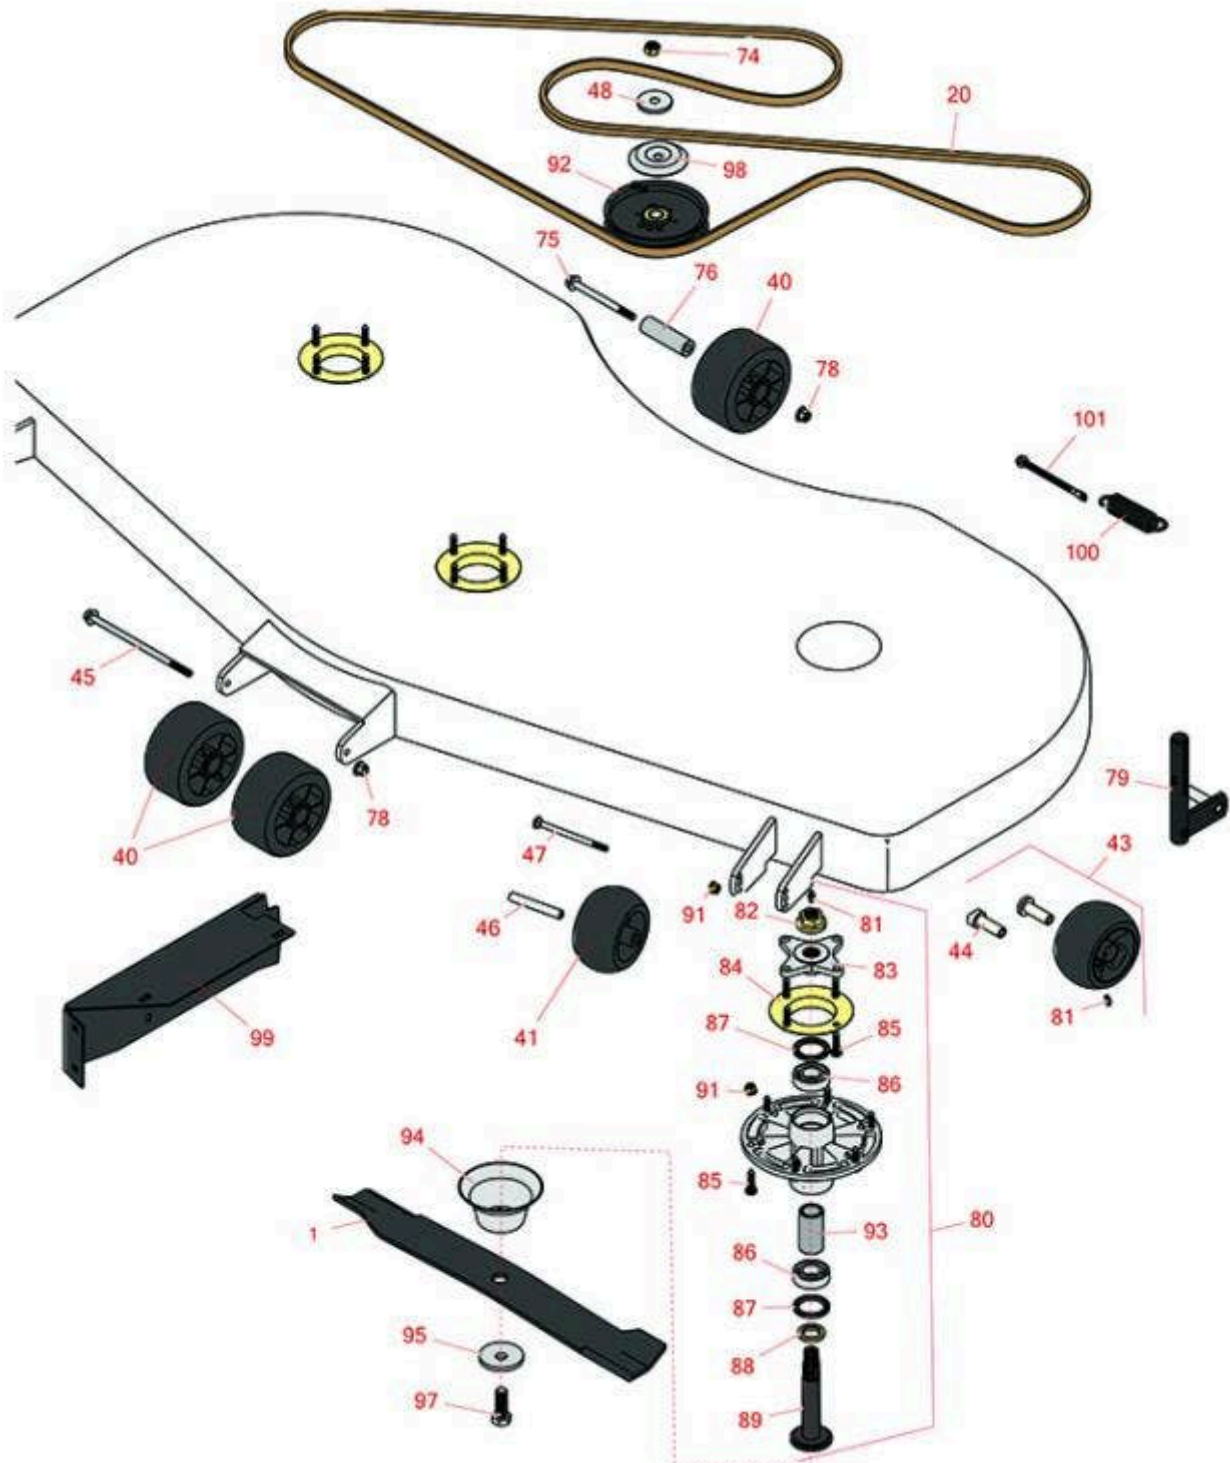

Replaces John Deere 1585 Rotary Mower Parts

Traction Unit
72in Deck Parts

All original equipment manufacturers names and part numbers are used for identification purposes only, and we are in no way implying that our products are original equipment parts. Prices subject to change without notice.

Replaces John Deere 1585 Rotary

Mower Parts

Traction Unit

72in Deck Parts

Item No	R&R Part No.	OEM Part No.	Description	Qty Req	Order Quantity
---------	--------------	--------------	-------------	---------	----------------

Rotary Blades

1	RTC15882	M143749, TCU15882	Mower Blade - High Lift - 25 x 3 x 1/4 w/.910 Hole	3	
---	-----------------	----------------------	--	---	--

Belts & Pullies

20	RTC19900	TCU19900	Belt - V - Fits 72 in Decks	1	
----	-----------------	----------	-----------------------------	---	--

Tech Note: Fits Model 2814 Only:

Other Parts Available

40	RTC34060	TCU34060	Roller - 5 1/2 x 3	3	
41	RTC18744	TCU18744, UC28193	Wheel - 5 in x 2 3/4	2	
43	RAM125172	AM125172	Wheel Kit - Gage Wheel	2	
44	RM111490	M111490	Bushing - Concave	1	
45	R19M10348	19M10348	Bolt- M10 x 200 w/Washer	1	
46	RTC19299	TCU19299	Axle Bushing	2	
47	R03M7268	03M7268	Bolt - M8 x 120 Carriage 8.8	2	
48	RM132309	M132309	Spacer	2	
74	R14M7401	14M7401	Locknut - 12mm x 1.75	2	
75	R19M7944	19M7944	Bolt - M10-1.5 x 120 Hx HD Fl Cl 10.9	4	
76	RTC28739	TCU28739	Axle	1	
78	R14M7465	14M7465	Lock Nut - M10-1.50 Fl	10	
79	RAM129501	AM129501	Arm	1	
80	RTCA24881	TCA24881	Spindle - Includes RM134305; Sub For TCA51058; Housing Assembly	3	