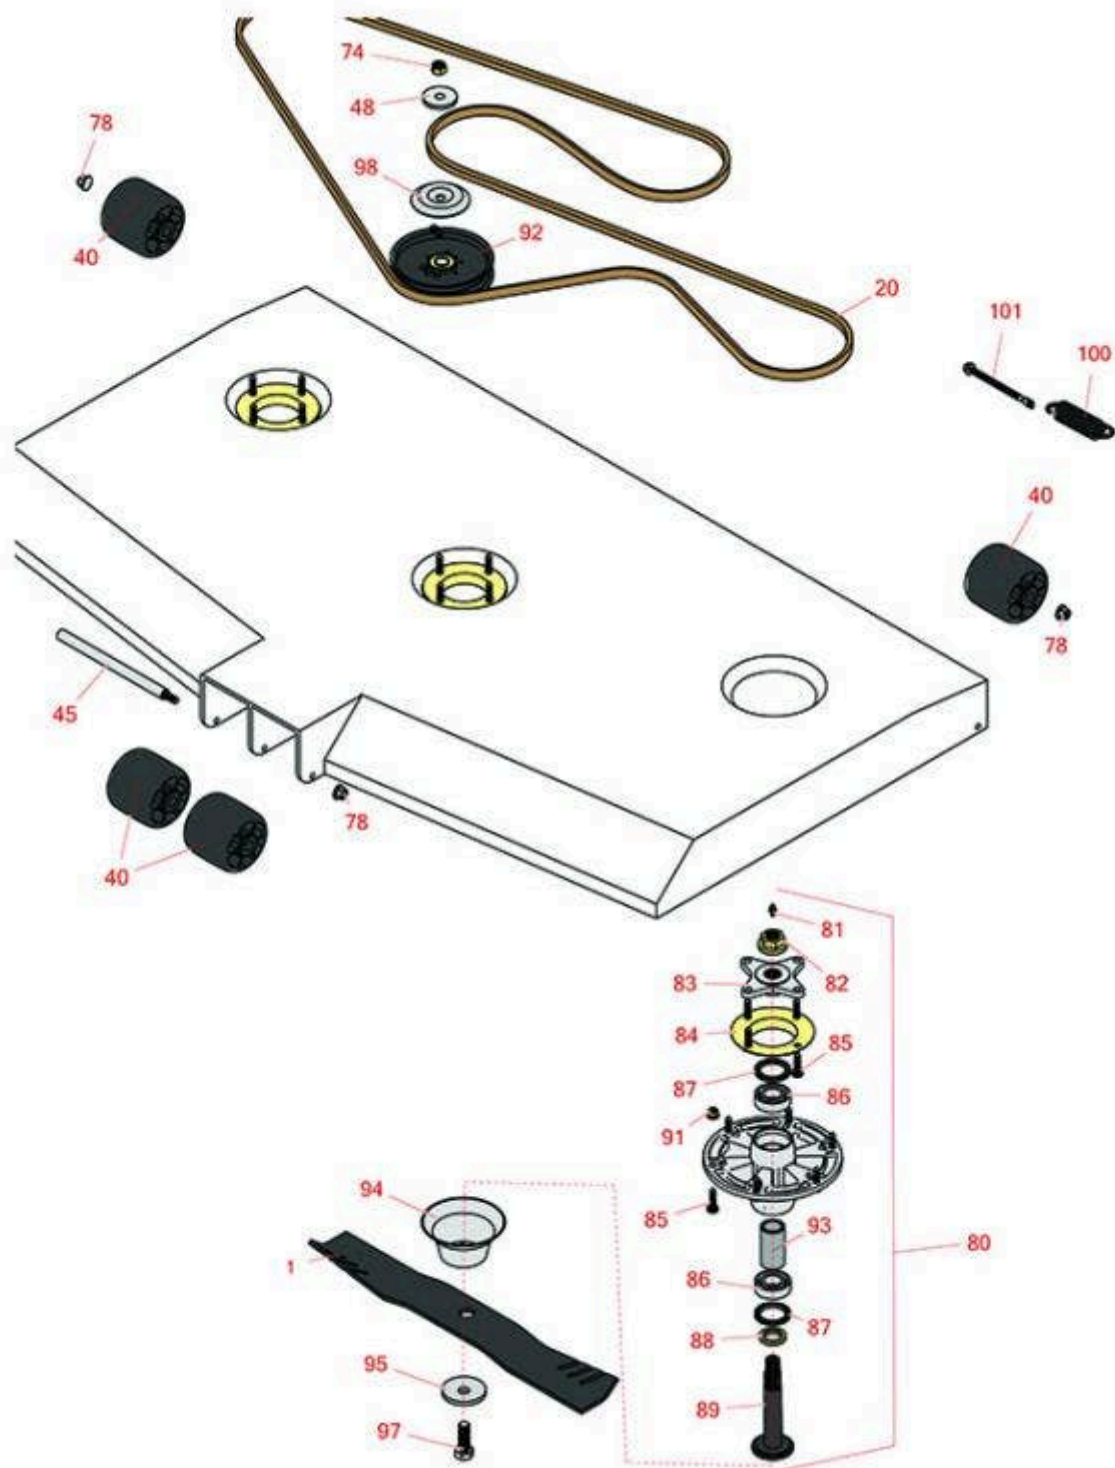

Replaces John Deere 1585 Rotary Mower Parts

Traction Unit
62in Deck Parts

All original equipment manufacturers names and part numbers are used for identification purposes only, and we are in no way implying that our products are original equipment parts. Prices subject to change without notice.

Replaces John Deere 1585 Rotary Mower Parts

Traction Unit
62in Deck Parts

Item No	R&R Part No.	OEM Part No.	Description	Qty Req	Order Quantity
Rotary Blades					
1	RM144935	M144935, TCU51118	Mower Blade - Mulcher - 22 x 3 x 1/4 in	3	
Belts & Pullies					
20	RTC33435	TCU33435	Belt - V - 62 in Deck	1	
Other Parts Available					
40	RM115245	M115245	Roller	4	
45	RM124203	M124203	Shaft	1	
48	RM132309	M132309	Spacer	2	
74	R14M7401	14M7401	Locknut - 12mm x 1.75	2	
78	R14M7465	14M7465	Lock Nut - M10-1.50 Fl	10	
80	RTCA24881	TCA24881	Spindle - Includes RM134305; Sub For TCA51058; Housing Assembly	3	
81	R471217	JD7803	Fitting - Grease	3	
82	RM123569	M123569	Flange Nut	3	
83	RTC38142	TCU38142	Hub - Sub For TCU51119 Or TCU14182	3	
84	RTC51223	TCU51223	Deflector - Grass	3	
85	R19M7868	19M7868	Bolt - M8-1.25 x 30 HHF	18	
86	RM88251	M169375, M88251	Bearing - Spindle	6	
87	RM127198	M127198	Seal	6	
88	RM163060	M133398, M163060	Washer - Replaces RM133398	3	
89	RM134382	M134382	Spindle - 25 mm w/M12-1.75 Blade Bolt Thrd	3	

Replaces John Deere 1585 Rotary Mower Parts

*Traction Unit
62in Deck Parts*

Item No	R&R Part No.	OEM Part No.	Description	Qty Req	Order Quantity
89	RM163059	M163059	Spindle - 25 mm w/M16-2.0 Blade Bolt Thrd	3	
91	R14M7396	14M7396	Locknut - Flanged Nyloc	18	
92	RTCA17524	TCA17524	Idler Pulley - 5 in Flat Dia with .75 in Brg ID	1	
93	RM163058	M127517, M163058	Bushing - Sub For M127517	3	
94	RM163053	M163053	Grass Deflector - Spindle	3	
95	RM123522	M123522	Washer - Belleville - Blade Bolt	3	
97	R19M7489	19M7489	Bolt Hex HD - M16 x 45 Gr 10.9	3	
98	RM133598	M133598	Shield	2	
100	RM136044	M136044	Spring - Extension	1	
101	RM141764	M141764	Eyebolt - Includes Flanged Locknut	1	