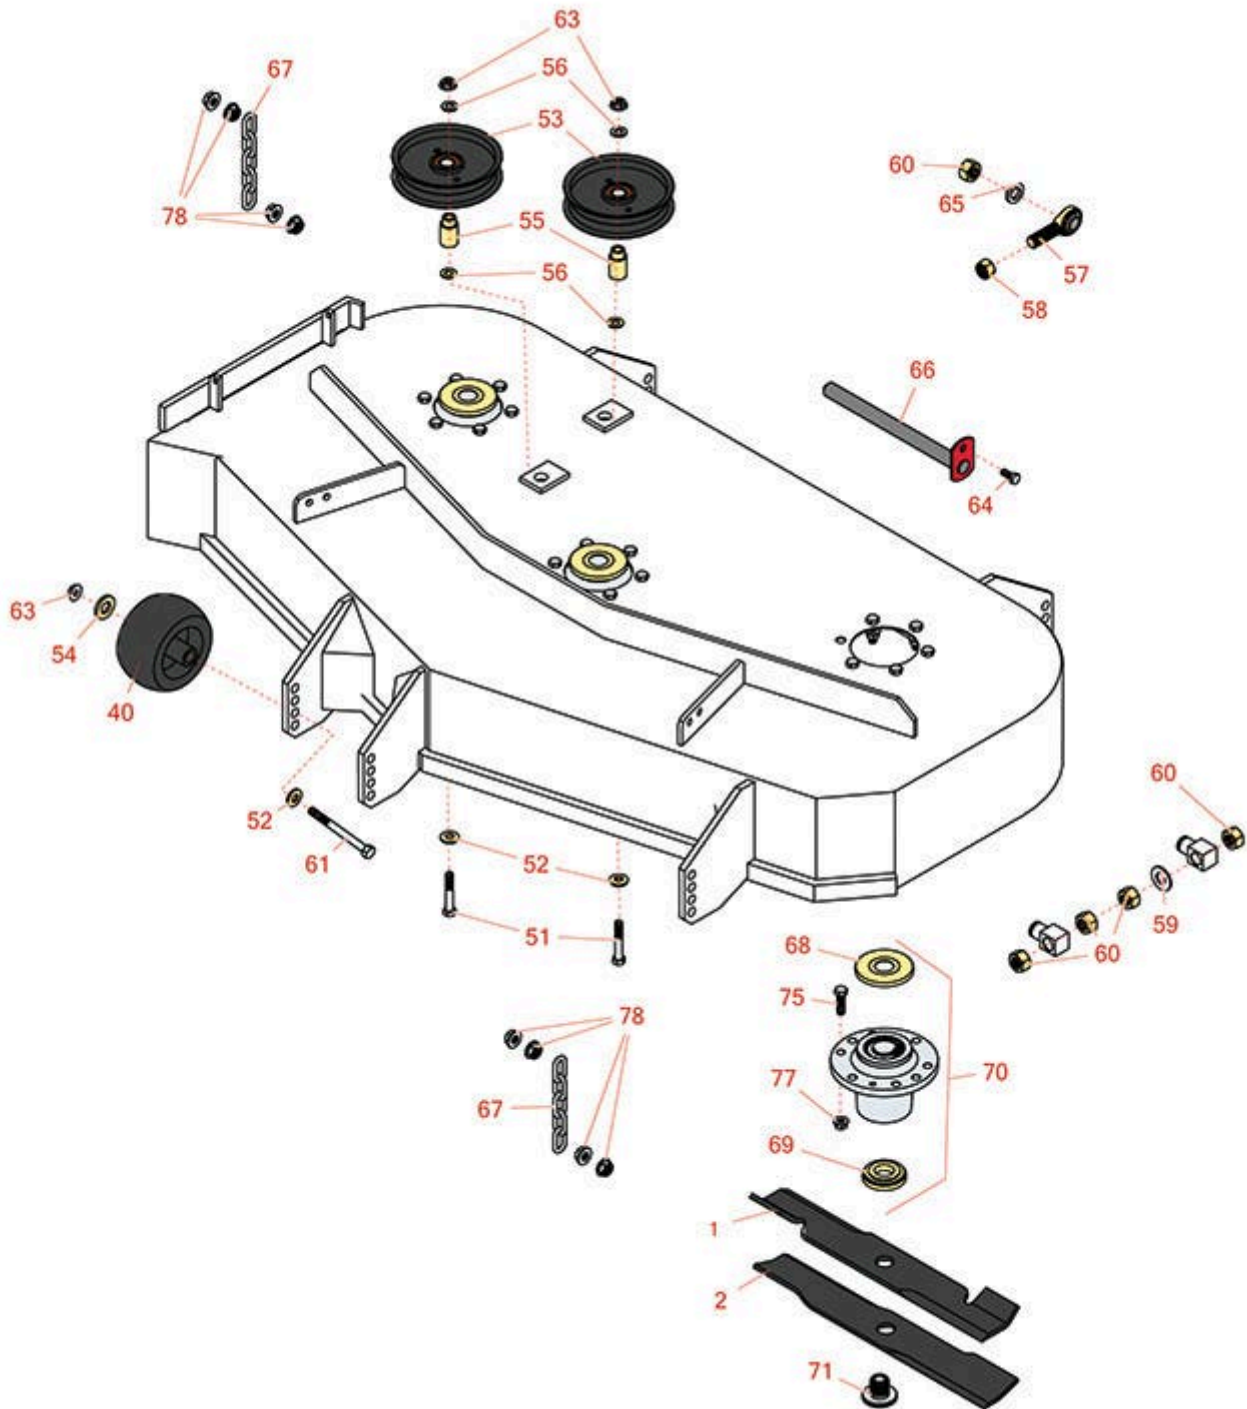

# Replaces Exmark Lazer Z HP-Series Parts

Zero-Turn Mower - Model LHP5223KC  
48in Deck

All original equipment manufacturers names and part numbers are used for identification purposes only, and we are in no way implying that our products are original equipment parts. Prices subject to change without notice.

# Replaces Exmark Lazer Z HP-Series Parts

Zero-Turn Mower - Model LHP5223KC  
48in Deck

Item No	R&R Part No.	OEM Part No.	Description	Qty Req	Order Quantity
<b>Blades</b>					
1	<b>R103-6401</b>	103-6401	Mower Blade- Notched 16 1/4	3	
1	<b>RRB3062-1601</b>	103-6401, 103-6401-S	Mower Blade - High-Lift 16.25 x 2.5in x 15/16 Mt Hole	3	
2	<b>R103-6386</b>	103-6386	Mower Blade - 16-1/4 Low Lift	3	
<b>Other parts</b>					
40	<b>R68-2730</b>	1-603299	Wheel - Anti Scalp	5	
51	<b>R323-11</b>	323-11	Bolt - 3/8-16 x 2 1/4 GR5	2	
52	<b>R98-5975</b>	98-5975	Washer - Belleville	10	
53	<b>R1-613098</b>	1-613098	Pulley- Idler	2	
54	<b>R1-373034</b>	1-373034	Washer - 7/16 HD	3	
55	<b>R1-413113</b>	1-413113	Bushing - Idler	2	
56	<b>R453011</b>	3256-23, 3256-24, 3256-3, 3256-4, 80-7730	Washer - Flat 3/8 SAE Y/Zinc	12	
57	<b>R1-633029</b>	1-633029	Ball Joint - 5/8-18 RH Thread	2	
58	<b>R3219-6</b>	3219-6	Nut - 5/8-18 Gr 8 Hex	2	
59	<b>R3256-27</b>	3256-27	Washer - Flat 5/8 SAE	2	
60	<b>R3217-11</b>	3217-11	Nut - Hex 5/8-11	10	
61	<b>R98-5961</b>	98-5961	Bolt - 3/8-16 x 4 Hex Head Grade 8	3	
63	<b>R32128-43</b>	32128-43, 3290-357, 3296-29	Nut - Flanged Whiz - 3/8-16	8	