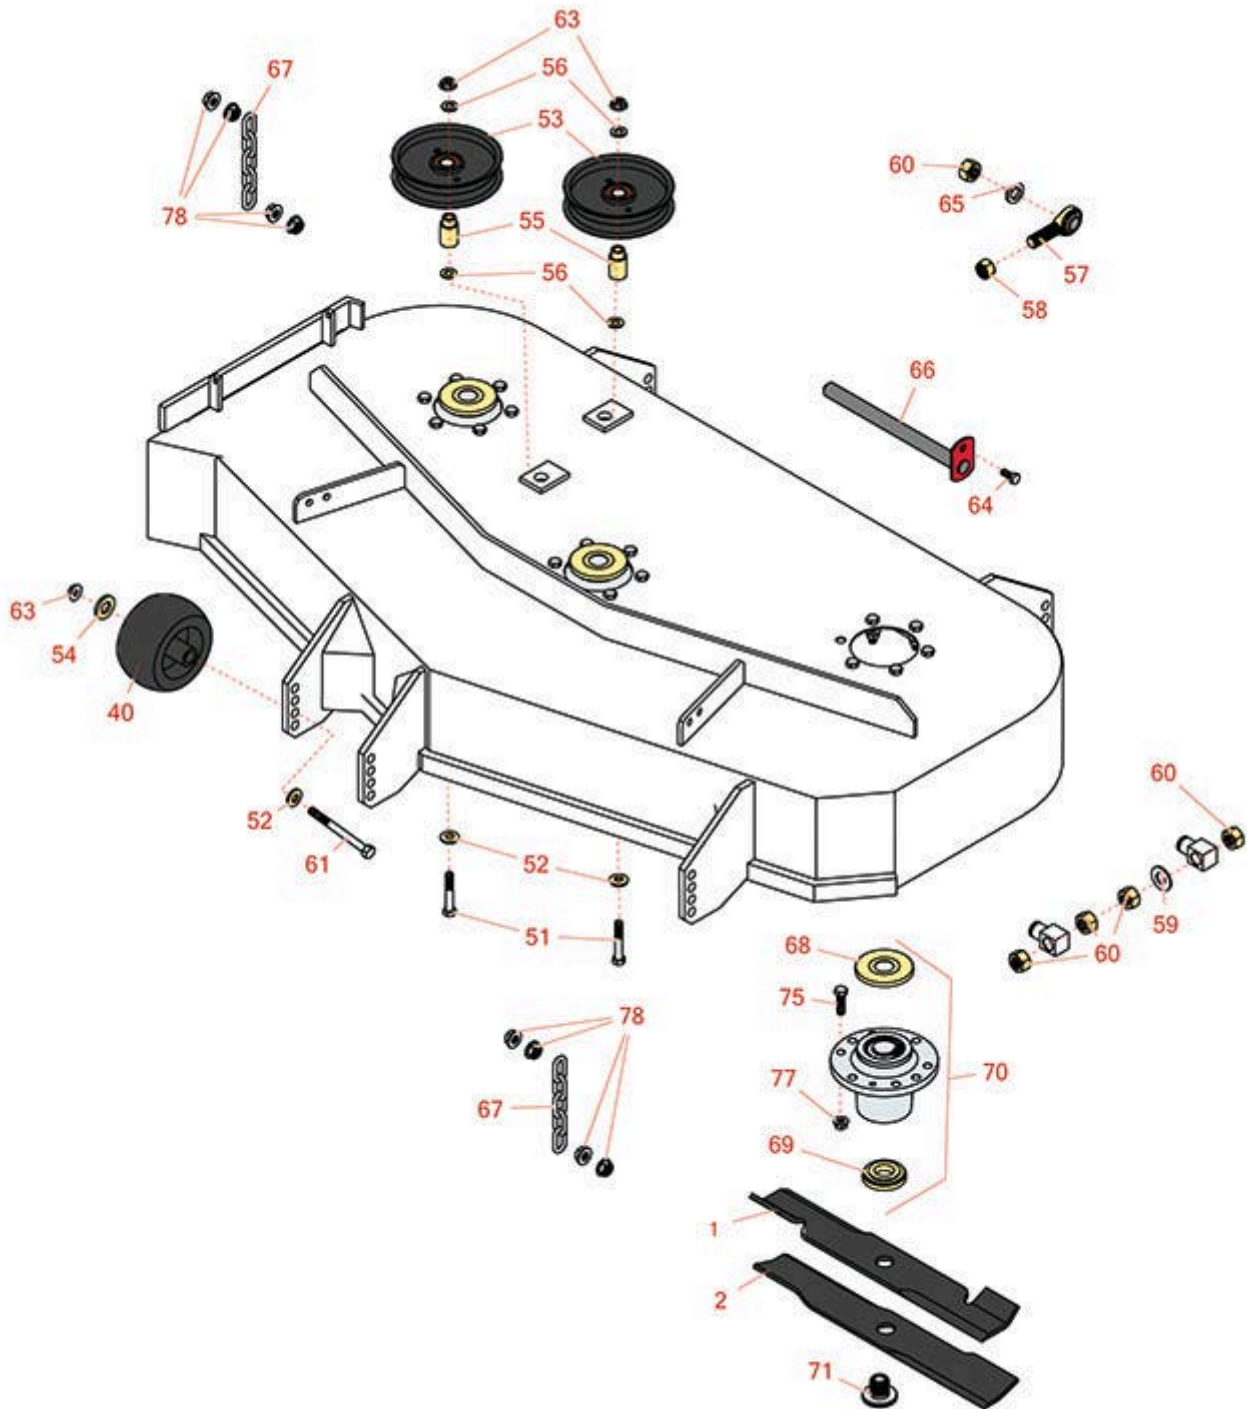

## Parts

Zero-Turn Mower - Model LHP5223KC  
44in Deck

All original equipment manufacturers names and part numbers are used for identification purposes only, and we are in no way implying that our products are original equipment parts. Prices subject to change without notice.

# Replaces Exmark Lazer Z HP-Series Parts

Zero-Turn Mower - Model LHP5223KC  
44in Deck

Item No	R&R Part No.	OEM Part No.	Description	Qty Req	Order Quantity
<b>Blades</b>					
1	<b>R103-6401</b>	103-6401	Mower Blade- Notched 16 1/4	3	
1	<b>RRB3062-1601</b>	103-6401, 103-6401-S	Mower Blade - High-Lift 16.25 x 2.5in x 15/16 Mt Hole	3	
2	<b>R103-6386</b>	103-6386	Mower Blade - 16-1/4 Low Lift	3	
<b>Other parts</b>					
40	<b>R68-2730</b>	1-603299	Wheel - Anti Scalp	5	
51	<b>R323-11</b>	323-11	Bolt - 3/8-16 x 2 1/4 GR5	2	
52	<b>R98-5975</b>	98-5975	Washer - Belleville	10	
53	<b>R1-613098</b>	1-613098	Pulley- Idler	2	
54	<b>R1-373034</b>	1-373034	Washer - 7/16 HD	3	
55	<b>R1-413113</b>	1-413113	Bushing - Idler	2	
56	<b>R453011</b>	3256-23, 3256-24, 3256-3, 3256-4, 80-7730	Washer - Flat 3/8 SAE Y/Zinc	12	
57	<b>R1-633029</b>	1-633029	Ball Joint - 5/8-18 RH Thread	2	
58	<b>R3219-6</b>	3219-6	Nut - 5/8-18 Gr 8 Hex	2	
59	<b>R3256-27</b>	3256-27	Washer - Flat 5/8 SAE	2	
60	<b>R3217-11</b>	3217-11	Nut - Hex 5/8-11	10	
61	<b>R98-5961</b>	98-5961	Bolt - 3/8-16 x 4 Hex Head Grade 8	3	
63	<b>R32128-43</b>	32128-43, 3290-357, 3296-29	Nut - Flanged Whiz - 3/8-16	8	