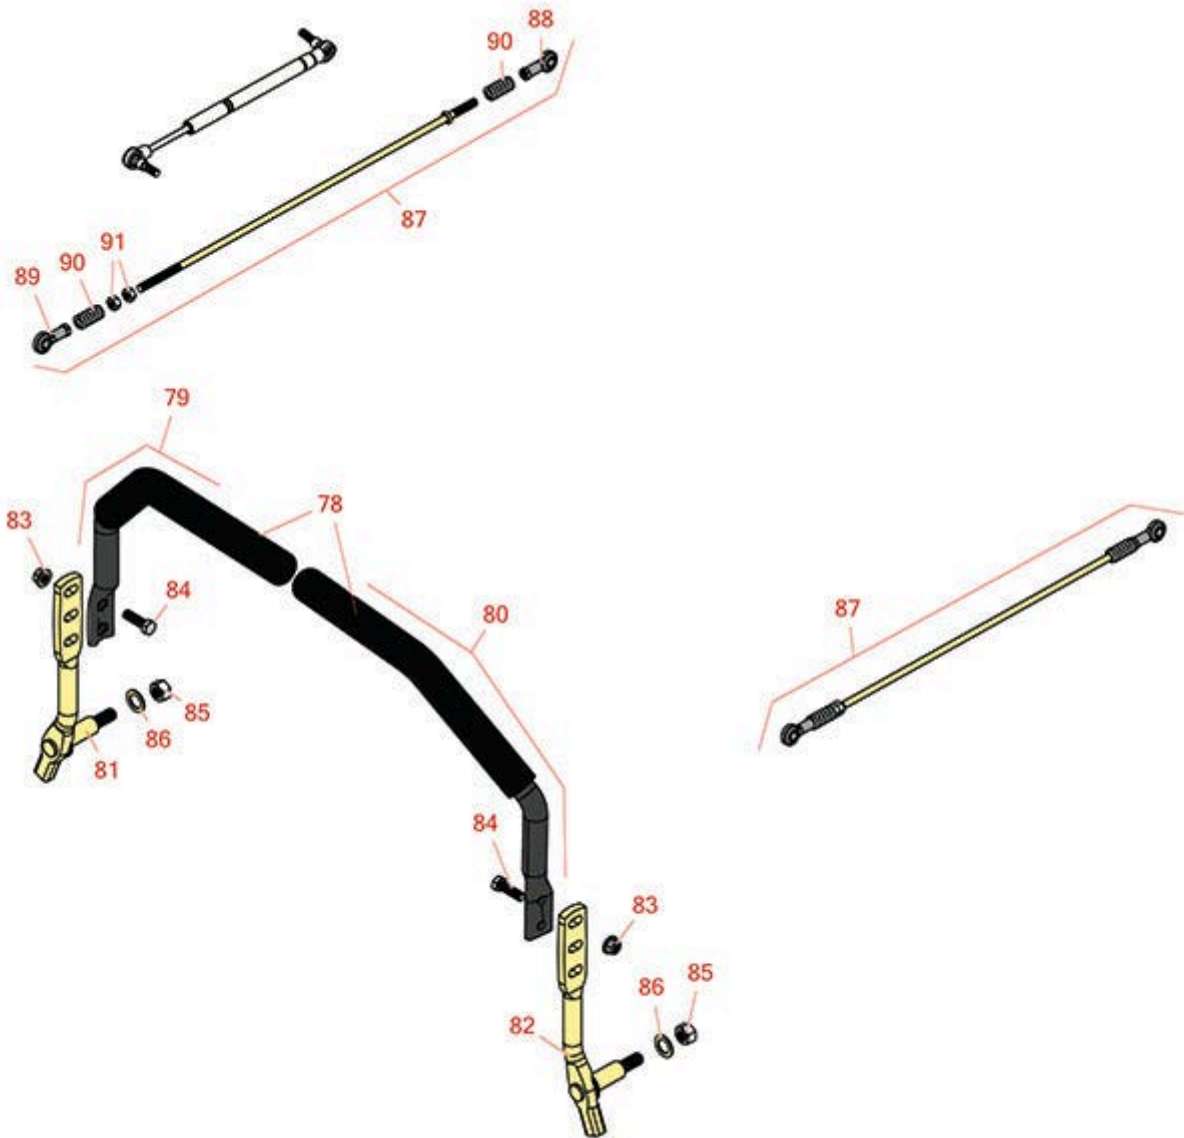

Replaces Toro Z Master Commercial 3000 Parts

Zero Turn Mower with 52in Deck - Model 74955
Controls

All original equipment manufacturers names and part numbers are used for identification purposes only, and we are in no way implying that our products are original equipment parts. Prices subject to change without notice.

Replaces Toro Z Master Commercial 3000 Parts

Zero Turn Mower with 52in Deck - Model 74955
Controls

Item No	R&R Part No.	OEM Part No.	Description	Qty Req	Order Quantity
78	R109-5668	109-5668	Grip - Control Lever - Foam	2	
79	R109-6589	109-6589	RH Steering Handle Assy	1	
80	R109-6590	109-6590	LH Steering Handle Assy	1	
81	R116-0039	116-0039	Lever - Motion Control - RH	1	
82	R116-0040	116-0040	Lever - Motion Control - LH	1	
83	R104-8301	104-8301, 104-9301, 109-6658, 133-7570	Locknut - 3/8-16 Nylon Flanged	4	
84	R400264	01-150-0180, 01-178-0610, 20-48-AD, 20-48-AGD, 32-9160, 3224-3, 323-29, 323-7, 400264, 908035P	Bolt - Hex HD 3/8-16 x 1-1/4	4	
85	R443818	01-191-0813, 3218-18, 3218-5, 3248-18	Nut - 1/2-13 Hex Jam Zinc	2	
86	R453017	01-166-0050, 01-166-0240, 01-166-0800, 24-13-AD, 24-14-AD, 32-8110, 3256-26, 3256-6, 453017, 69-8980, 87-7270	Washer - Flat 1/2	2	
87	R109-8107	109-8107	Pump Linkage Rear Assembly	2	

Replaces Toro Z Master Commercial 3000 Parts

*Zero Turn Mower with 52in Deck - Model 74955
Controls*

Item No	R&R Part No.	OEM Part No.	Description	Qty Req	Order Quantity
88	R1-633152	1-633152	Balljoint - LH	2	
89	R1-543017	1-543017	Balljoint - RH	2	
90	R1-323245	1-323245	Spring - Compression	4	
91	R3219-2	01-188-0524, 22-12-BJKD, 3219-2, 915720	Nut - 5/16-24 Zinc	4	