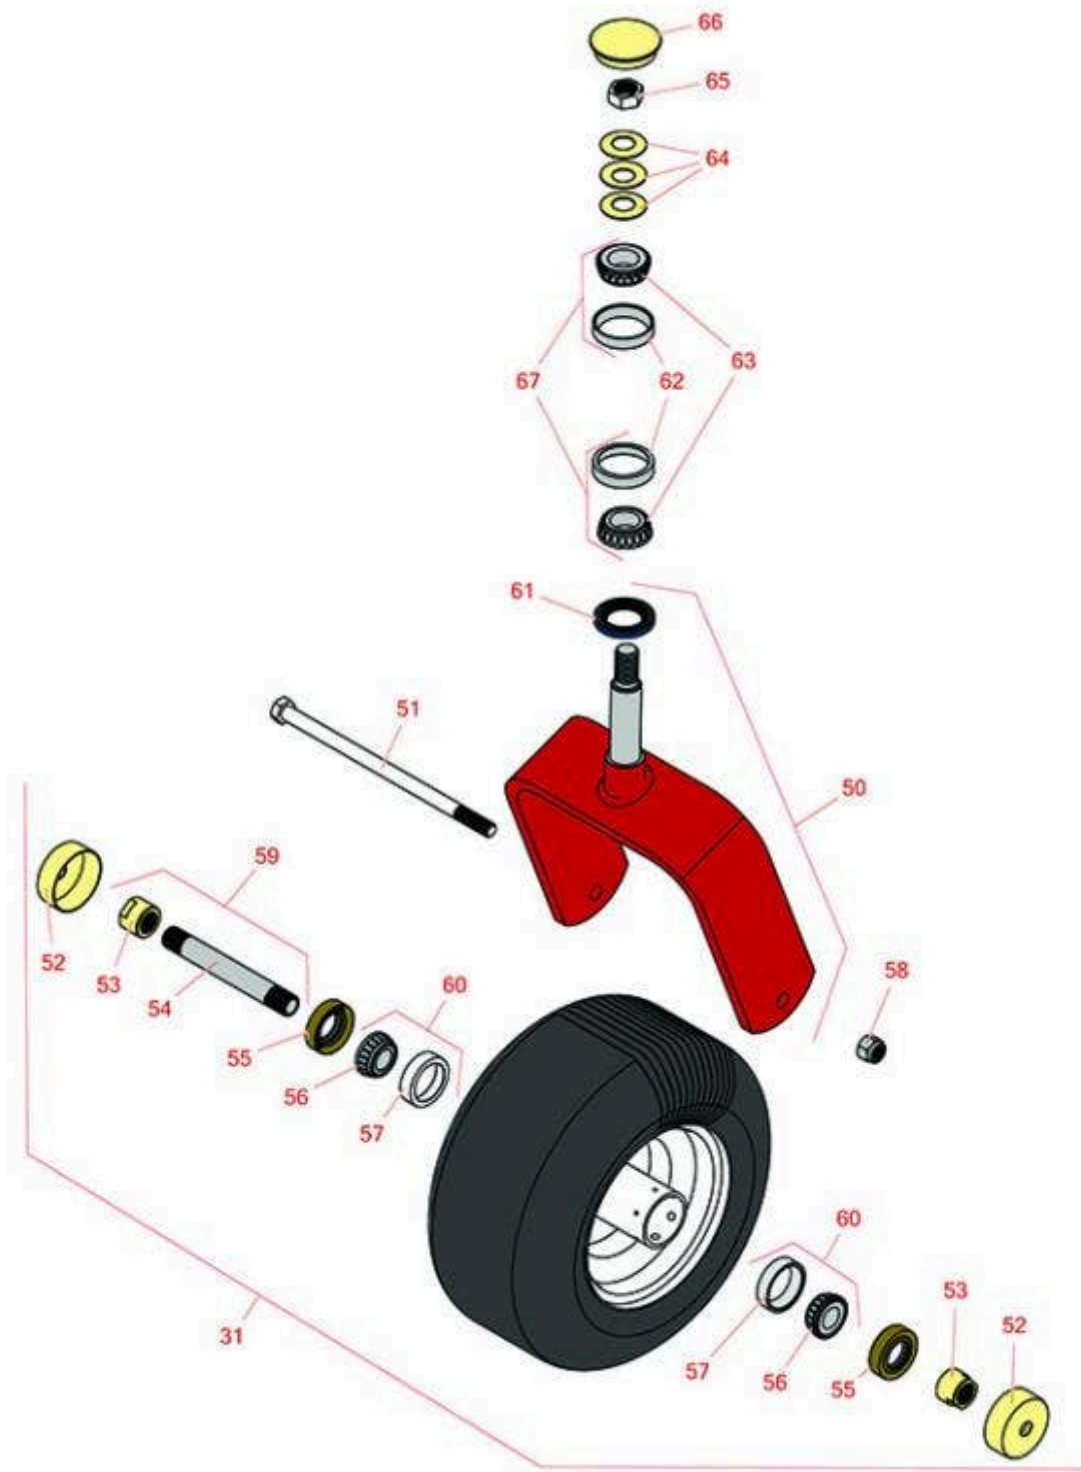

# Replaces Exmark Lazer Z E-Series Parts

Zero-Turn Mower with 60in Deck - Model LZE751GKA60RA1  
Caster Wheel

All original equipment manufacturers names and part numbers are used for identification purposes only, and we are in no way implying that our products are original equipment parts. Prices subject to change without notice.

# Replaces Exmark Lazer Z E-Series Parts

Zero-Turn Mower with 60in Deck - Model LZE751GKA60RA1  
Caster Wheel

Item No	R&R Part No.	OEM Part No.	Description	Qty Req	Order Quantity
<b>Tires</b>					
31	<b>R109-9127</b>	109-9127	Tire & Wheel - 13x6.50-6 Flat Free	2	
<b>Other parts</b>					
50	<b>R116-8888</b>	103-1474-01, 116--6707-01, 116-6707-01	Fork - Caster 7.875 in Inside	2	
51	<b>R325-39</b>	325-39	Bolt - Hx HD 1/2-13 x 9 1/2	2	
52	<b>R103-2768</b>	103-2768	Guard - Seal	4	
53	<b>R103-3051</b>	103-3051	Spacer - Nut - Hardened	4	
54	<b>R103-5156</b>	103-5156	Axle- Caster	2	
55	<b>R103-0063</b>	103-0063	Seal - Grease	4	
56	<b>R254-78</b>	1-633585	Tapered Bearing Cone	4	
57	<b>R254-79</b>	1-633584, R & R ONLY	Cup - Bearing	4	
<i>Tech Note: Use R254-79M installation mandrel to properly install race.:</i>					
58	<b>RF5003</b>	3296-23	Locknut - ESNA 1/2-13	2	
59	<b>R126-5361</b>	126-5361	Axle Assy - with Bushing - Caster	2	
60	<b>R500534</b>	1-633585, R & R ONLY	Bearing - with Cup	4	
61	<b>R116-5647</b>	116-5647, R & R ONLY	Seal - Grease	2	
62	<b>R254-72</b>	1-543508	Cup - Bearing	4	
63	<b>R254-94</b>	1-543509	Tapered Bearing Cone	4	
64	<b>R1-633508</b>	1-633508	Washer - Spring Disc	6	

## Replaces Exmark Lazer Z E-Series Parts

*Zero-Turn Mower with 60in Deck - Model LZE751GKA60RA1  
Caster Wheel*

Item No	R&R Part No.	OEM Part No.	Description	Qty Req	Order Quantity
65	<b>R3296-51</b>	3296-51	Nut - Nylon Lock 3/4-10 Gr 8	2	
66	<b>R103-4882</b>	103-4882	Grease Cap - Castor	2	
67	<b>R500596</b>	R & R ONLY	Tapered Bearing Set - Cup and Cone	4	