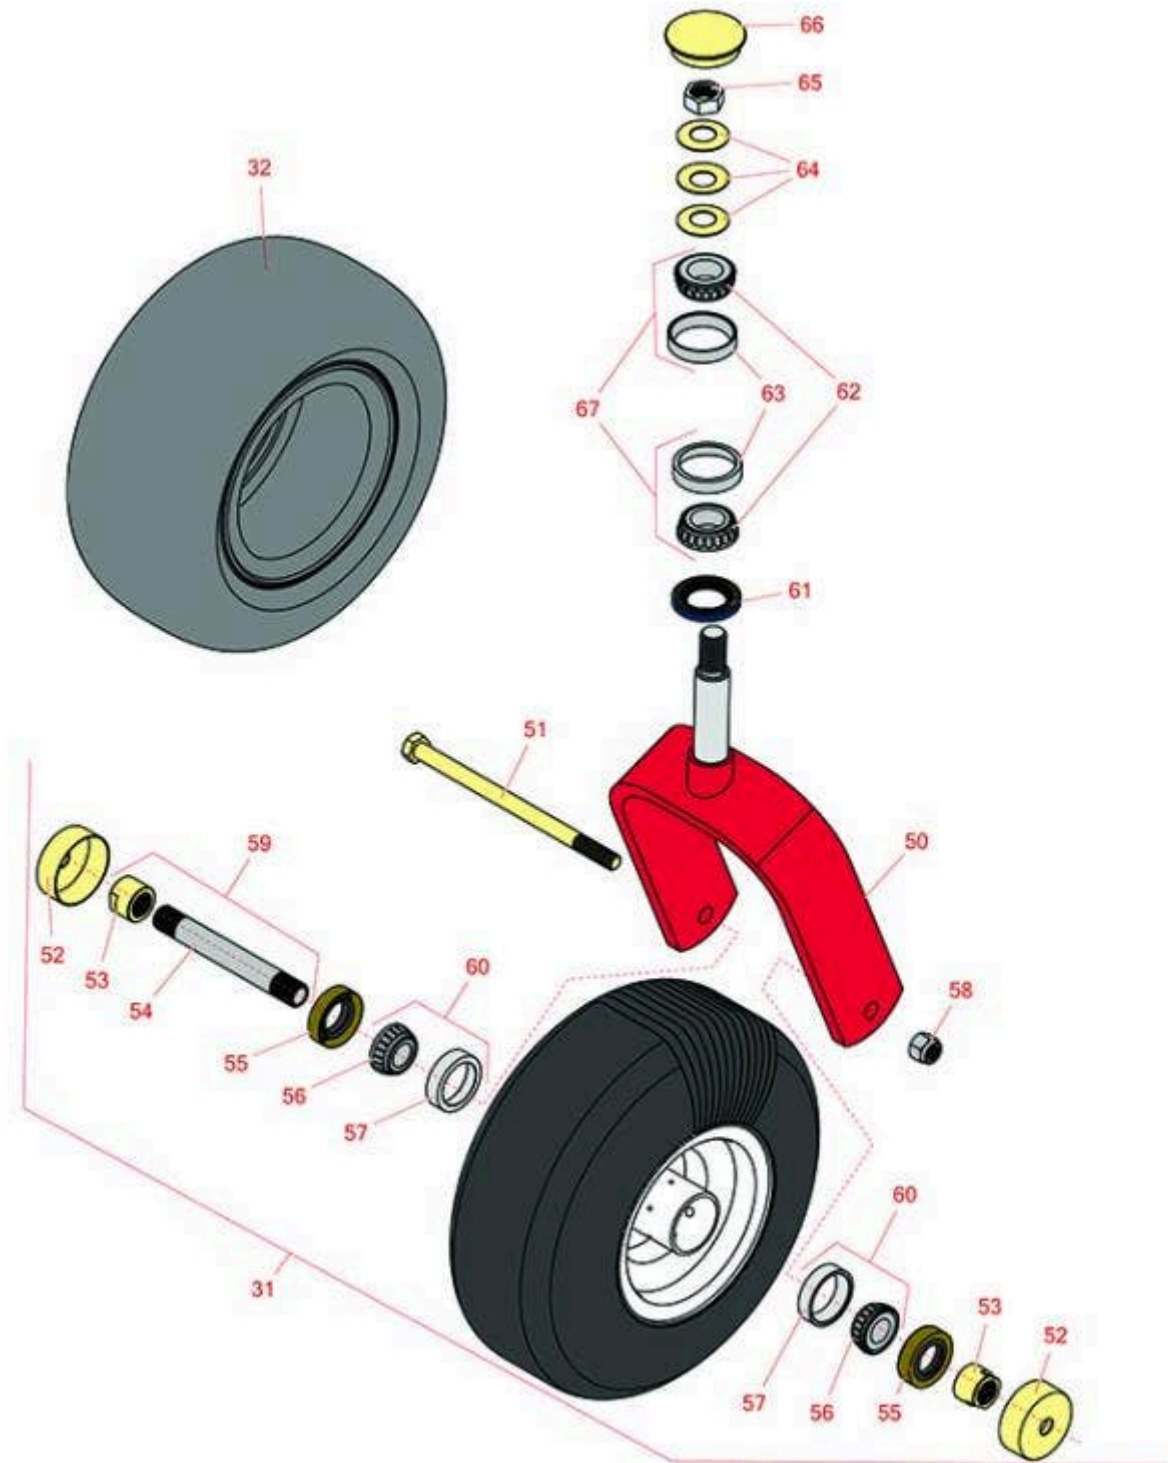

Replaces Exmark Lazer Z E-Series Parts

*Zero-Turn Mower with 60in Deck - Model LZE740EKC60400,
LZE742GKC604A3, LZE742GKC604C1, LZE751CKA604A1,
LZE751GKA604A1, LZE751GKA604C1, LZE801GKA604C1,
LZE730GKA604A3, LZE730GKA604B3, LZE740EKC604A3
Caster Wheel*

Replaces Exmark Lazer Z E-Series Parts

Zero-Turn Mower with 60in Deck - Model LZE740EKC60400,
LZE742GKC604A3, LZE742GKC604C1, LZE751CKA604A1,
LZE751GKA604A1, LZE751GKA604C1, LZE801GKA604C1,
LZE730GKA604A3, LZE730GKA604B3, LZE740EKC604A3
Caster Wheel

Item No	R&R Part No.	OEM Part No.	Description	Qty Req	Order Quantity
57	R254-79	1-633584, R & R ONLY	Cup - Bearing	4	
<i>Tech Note: Use R254-79M installation mandrel to properly install race.:</i>					
58	RF5003	3296-23	Locknut - ESNA 1/2-13	2	
59	R126-5360	126-5360	Axle- Caster w/Spacer Nut	2	
<i>Tech Note: Only for LZE740EKC60400:</i>					
59	R126-5361	126-5361	Axle Assy - with Bushing - Caster	2	
60	R500534	1-633585, R & R ONLY	Bearing - with Cup	4	
61	R116-5647	116-5647, R & R ONLY	Seal - Grease	2	
62	R254-94	1-543509	Tapered Bearing Cone	4	
63	R254-72	1-543508	Cup - Bearing	4	
64	R1-633508	1-633508	Washer - Spring Disc	6	
65	R3296-51	3296-51	Nut - Nylon Lock 3/4-10 Gr 8	2	
66	R103-4882	103-4882	Grease Cap - Castor	2	
67	R500596	R & R ONLY	Tapered Bearing Set - Cup and Cone	4	