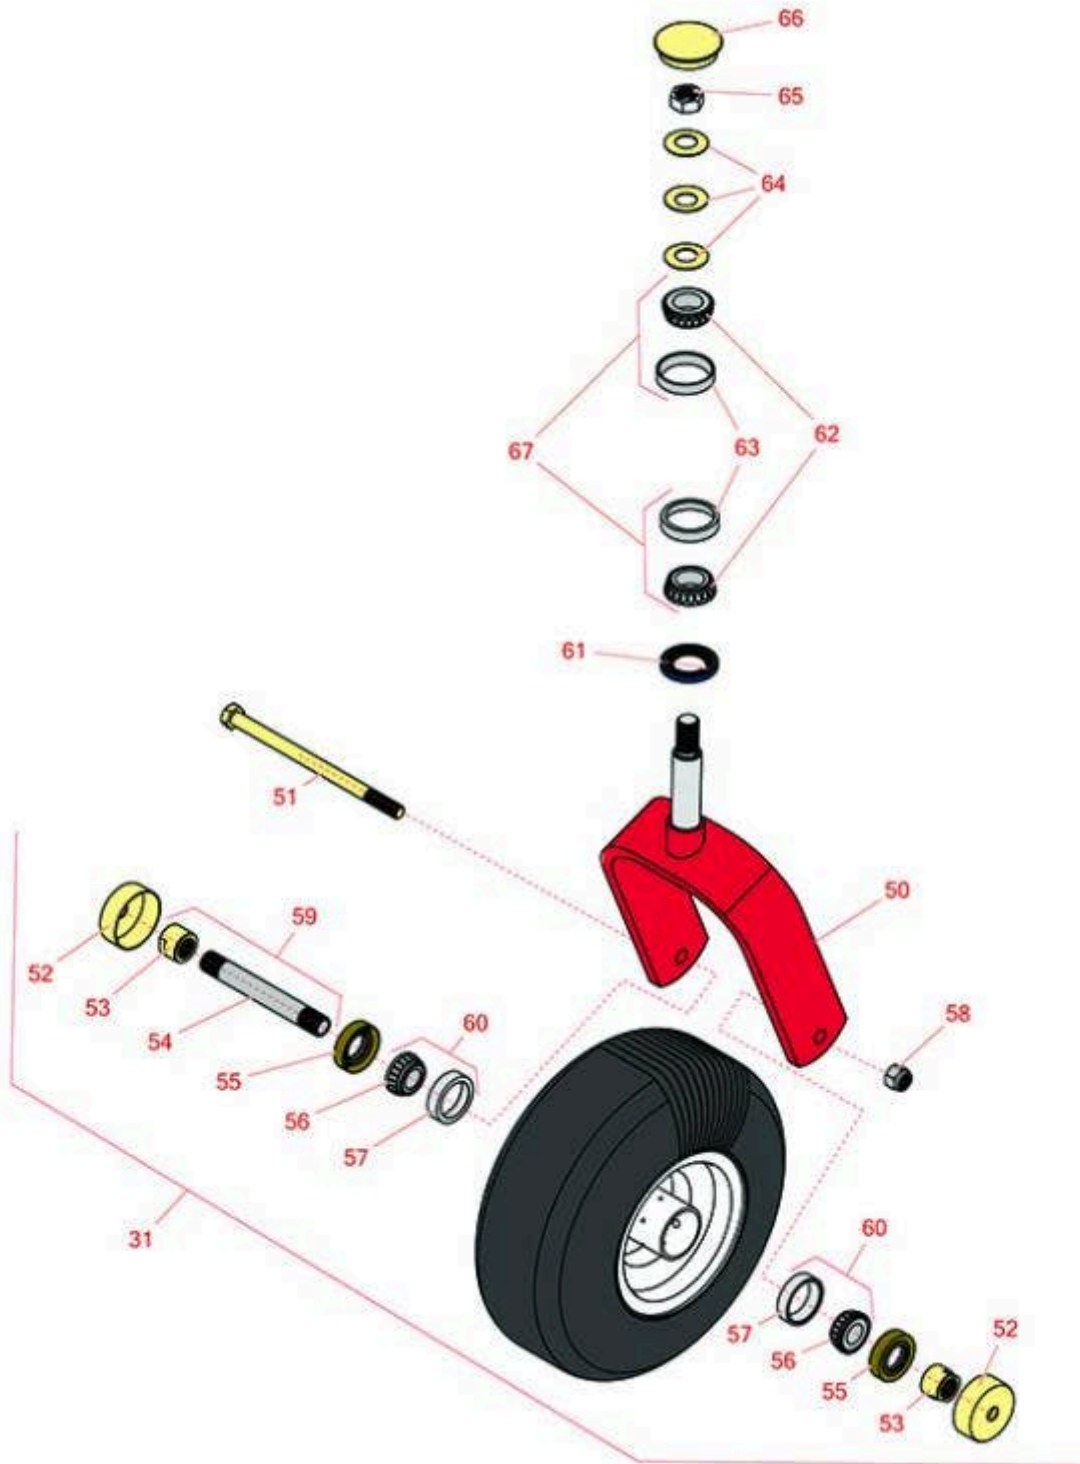

Replaces Exmark Lazer Z E-Series Parts

Zero-Turn Mower with 52in Deck - Model LZE730GKA524C2,
LZE732GKC524A2, LZE751CKA524A2, LZE751GKA524A2,
LZE691GKA524A2, LZE730GKA524B2 & LZE742GKC524A2
Caster Wheel

Item No	R&R Part No.	OEM Part No.	Description	Qty Req	Order Quantity
Tires					
31	R109-9126	109-9126	Tire & Wheel - 13x5.00-6 - White	2	
Other Parts Available					
50	R116-6703-01	116-6703-01	Caster Fork	2	
51	R325-42	325-42	Bolt - 1/2-13 x 8 Hex Head Gr 5	2	
52	R103-2768	103-2768	Guard - Seal	4	
53	R103-3051	103-3051	Spacer - Nut - Hardened	4	
54	R103-3155	103-3155	Axle - Caster	2	
55	R103-0063	103-0063	Seal - Grease	4	
56	R254-78	1-633585	Tapered Bearing Cone	4	
57	R254-79	1-633584, R & R ONLY	Cup - Bearing	4	
<i>Tech Note: Use R254-79M installation mandrel to properly install race.:</i>					
58	RF5003	3296-23	Locknut - ESNA 1/2-13	2	
59	R126-5360	126-5360	Axle- Caster w/Spacer Nut	2	
60	R500534	1-633585, R & R ONLY	Bearing - with Cup	4	
61	R116-5647	116-5647, R & R ONLY	Seal - Grease	2	
62	R254-94	1-543509	Tapered Bearing Cone	4	
63	R254-72	1-543508	Cup - Bearing	4	
64	R1-633508	1-633508	Washer - Spring Disc	6	

Item No	R&R Part No.	OEM Part No.	Description	Qty Req	Order Quantity
65	R3296-51	3296-51	Nut - Nylon Lock 3/4-10 Gr 8	2	
66	R103-4882	103-4882	Grease Cap - Castor	2	
67	R500596	R & R ONLY	Tapered Bearing Set - Cup and Cone	4	