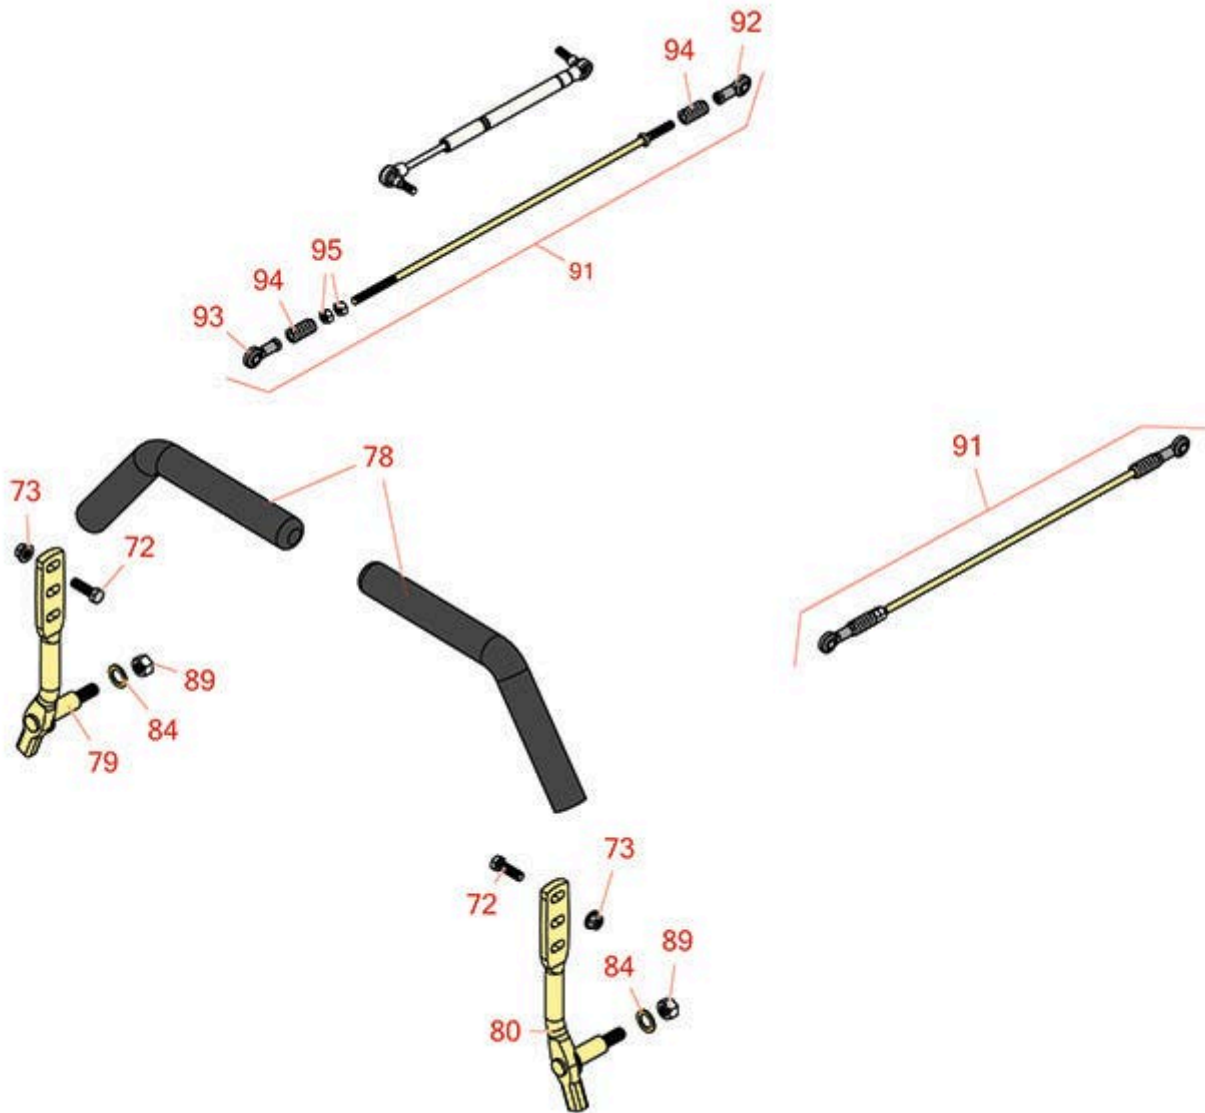

Replaces Toro Z Master Commercial 3000 Parts

Zero Turn Mower with 60in Deck - Model 74990
Controls

All original equipment manufacturers names and part numbers are used for identification purposes only, and we are in no way implying that our products are original equipment parts. Prices subject to change without notice.

Replaces Toro Z Master Commercial 3000 Parts

Zero Turn Mower with 60in Deck - Model 74990
Controls

Item No	R&R Part No.	OEM Part No.	Description	Qty Req	Order Quantity
72	R400264	01-150-0180, 01-178-0610, 20-48-AD, 20-48-AGD, 32-9160, 3224-3, 323-29, 323-7, 400264, 908035P	Bolt - Hex HD 3/8-16 x 1-1/4	4	
73	R104-8301	104-8301, 104-9301, 109-6658, 133-7570	Locknut - 3/8-16 Nylon Flanged	8	
78	R109-5668	109-5668	Grip - Control Lever - Foam	1	
79	R116-0039	116-0039	Lever - Motion Control - RH	1	
80	R116-0040	116-0040	Lever - Motion Control - LH	1	
84	R453017	01-166-0050, 01-166-0240, 01-166-0800, 24-13-AD, 24-14-AD, 32-8110, 3256-26, 3256-6, 453017, 69-8980, 87-7270	Washer - Flat 1/2	2	
89	R443818	01-191-0813, 3218-18, 3218-5, 3248-18	Nut - 1/2-13 Hex Jam Zinc	2	
91	R109-8106	109-8106	Linkage Assy - Front Pump	2	
92	R1-633152	1-633152	Balljoint - LH	2	
93	R1-543017	1-543017	Balljoint - RH	2	

Replaces Toro Z Master Commercial 3000 Parts

*Zero Turn Mower with 60in Deck - Model 74990
Controls*

Item No	R&R Part No.	OEM Part No.	Description	Qty Req	Order Quantity
94	R1-323245	1-323245	Spring - Compression	4	
95	R3219-2	01-188-0524, 22-12-BJKD, 3219-2, 915720	Nut - 5/16-24 Zinc	4	